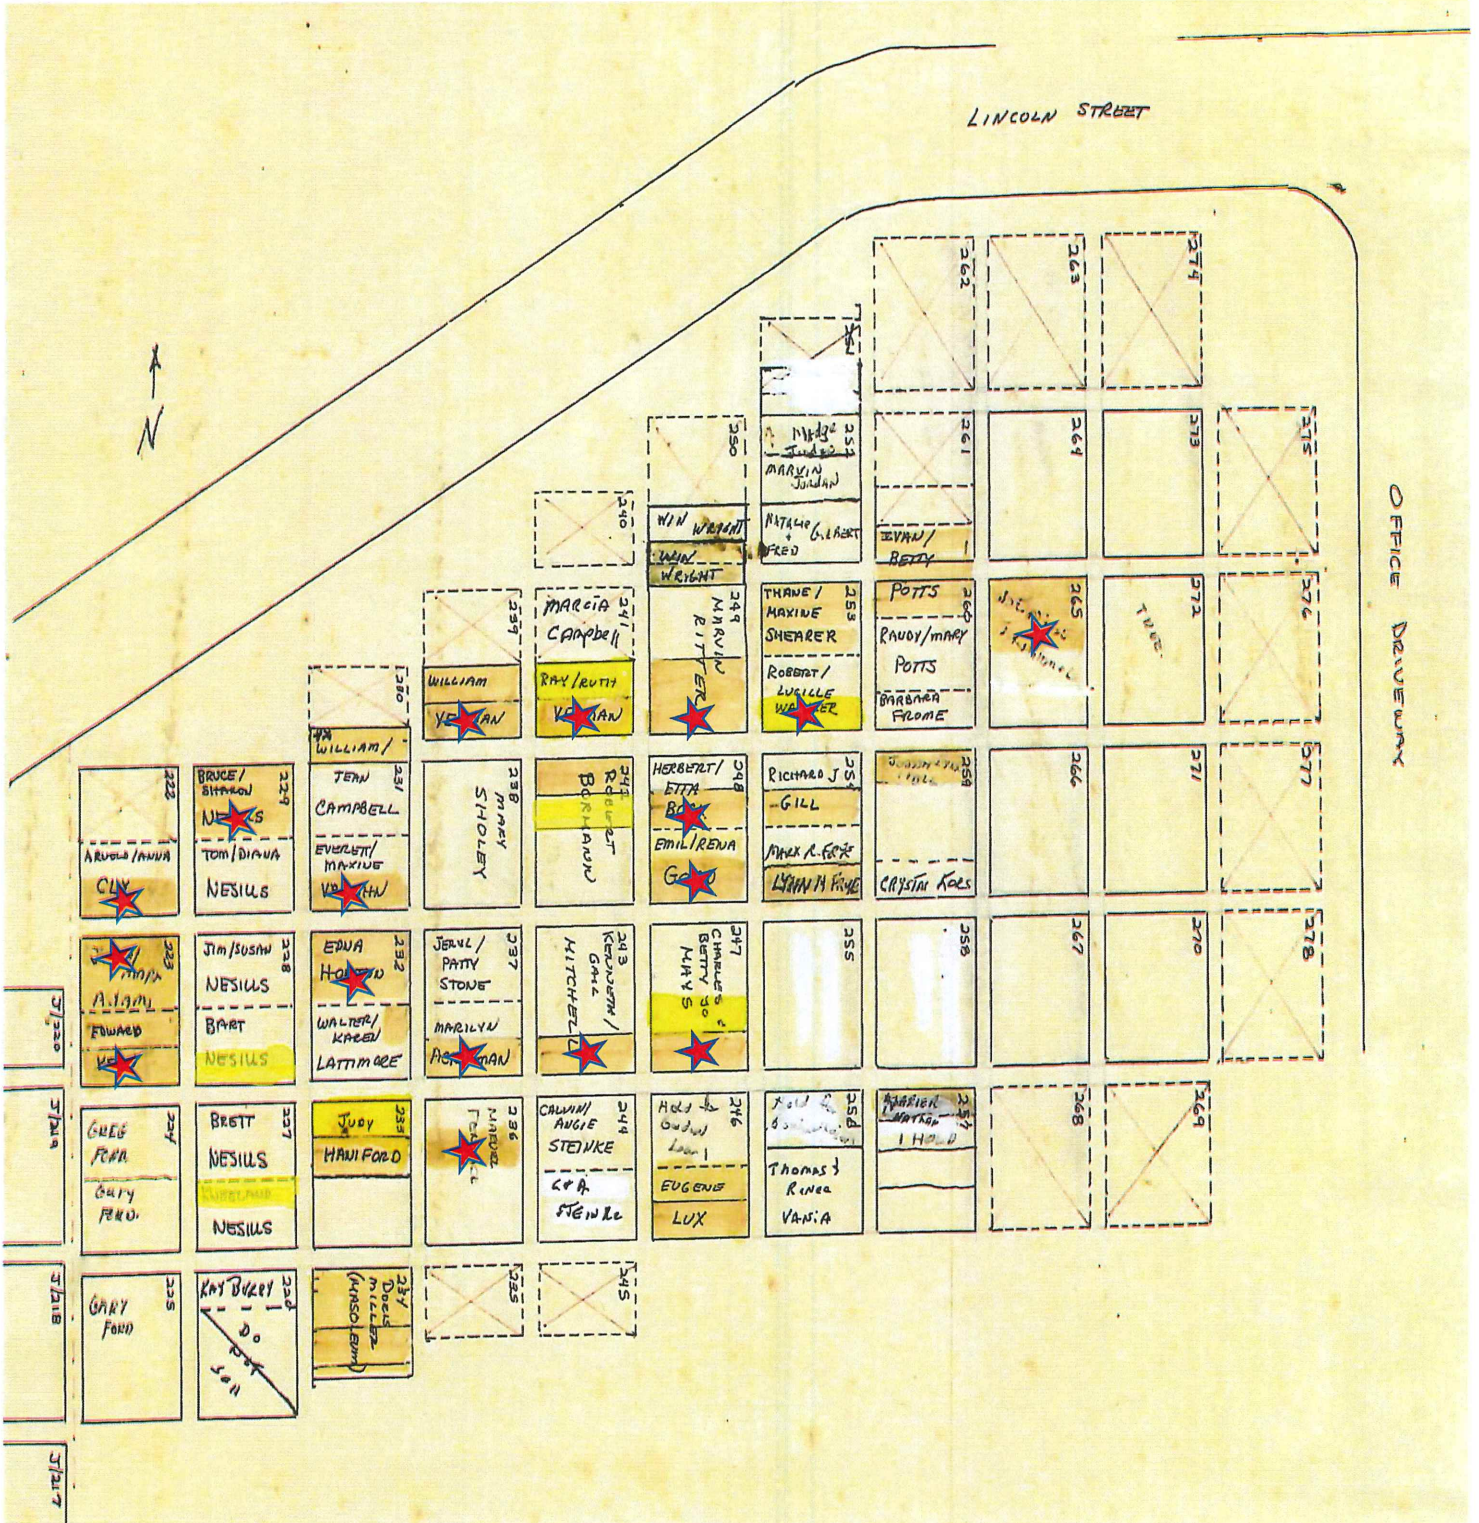

Section J-Extension