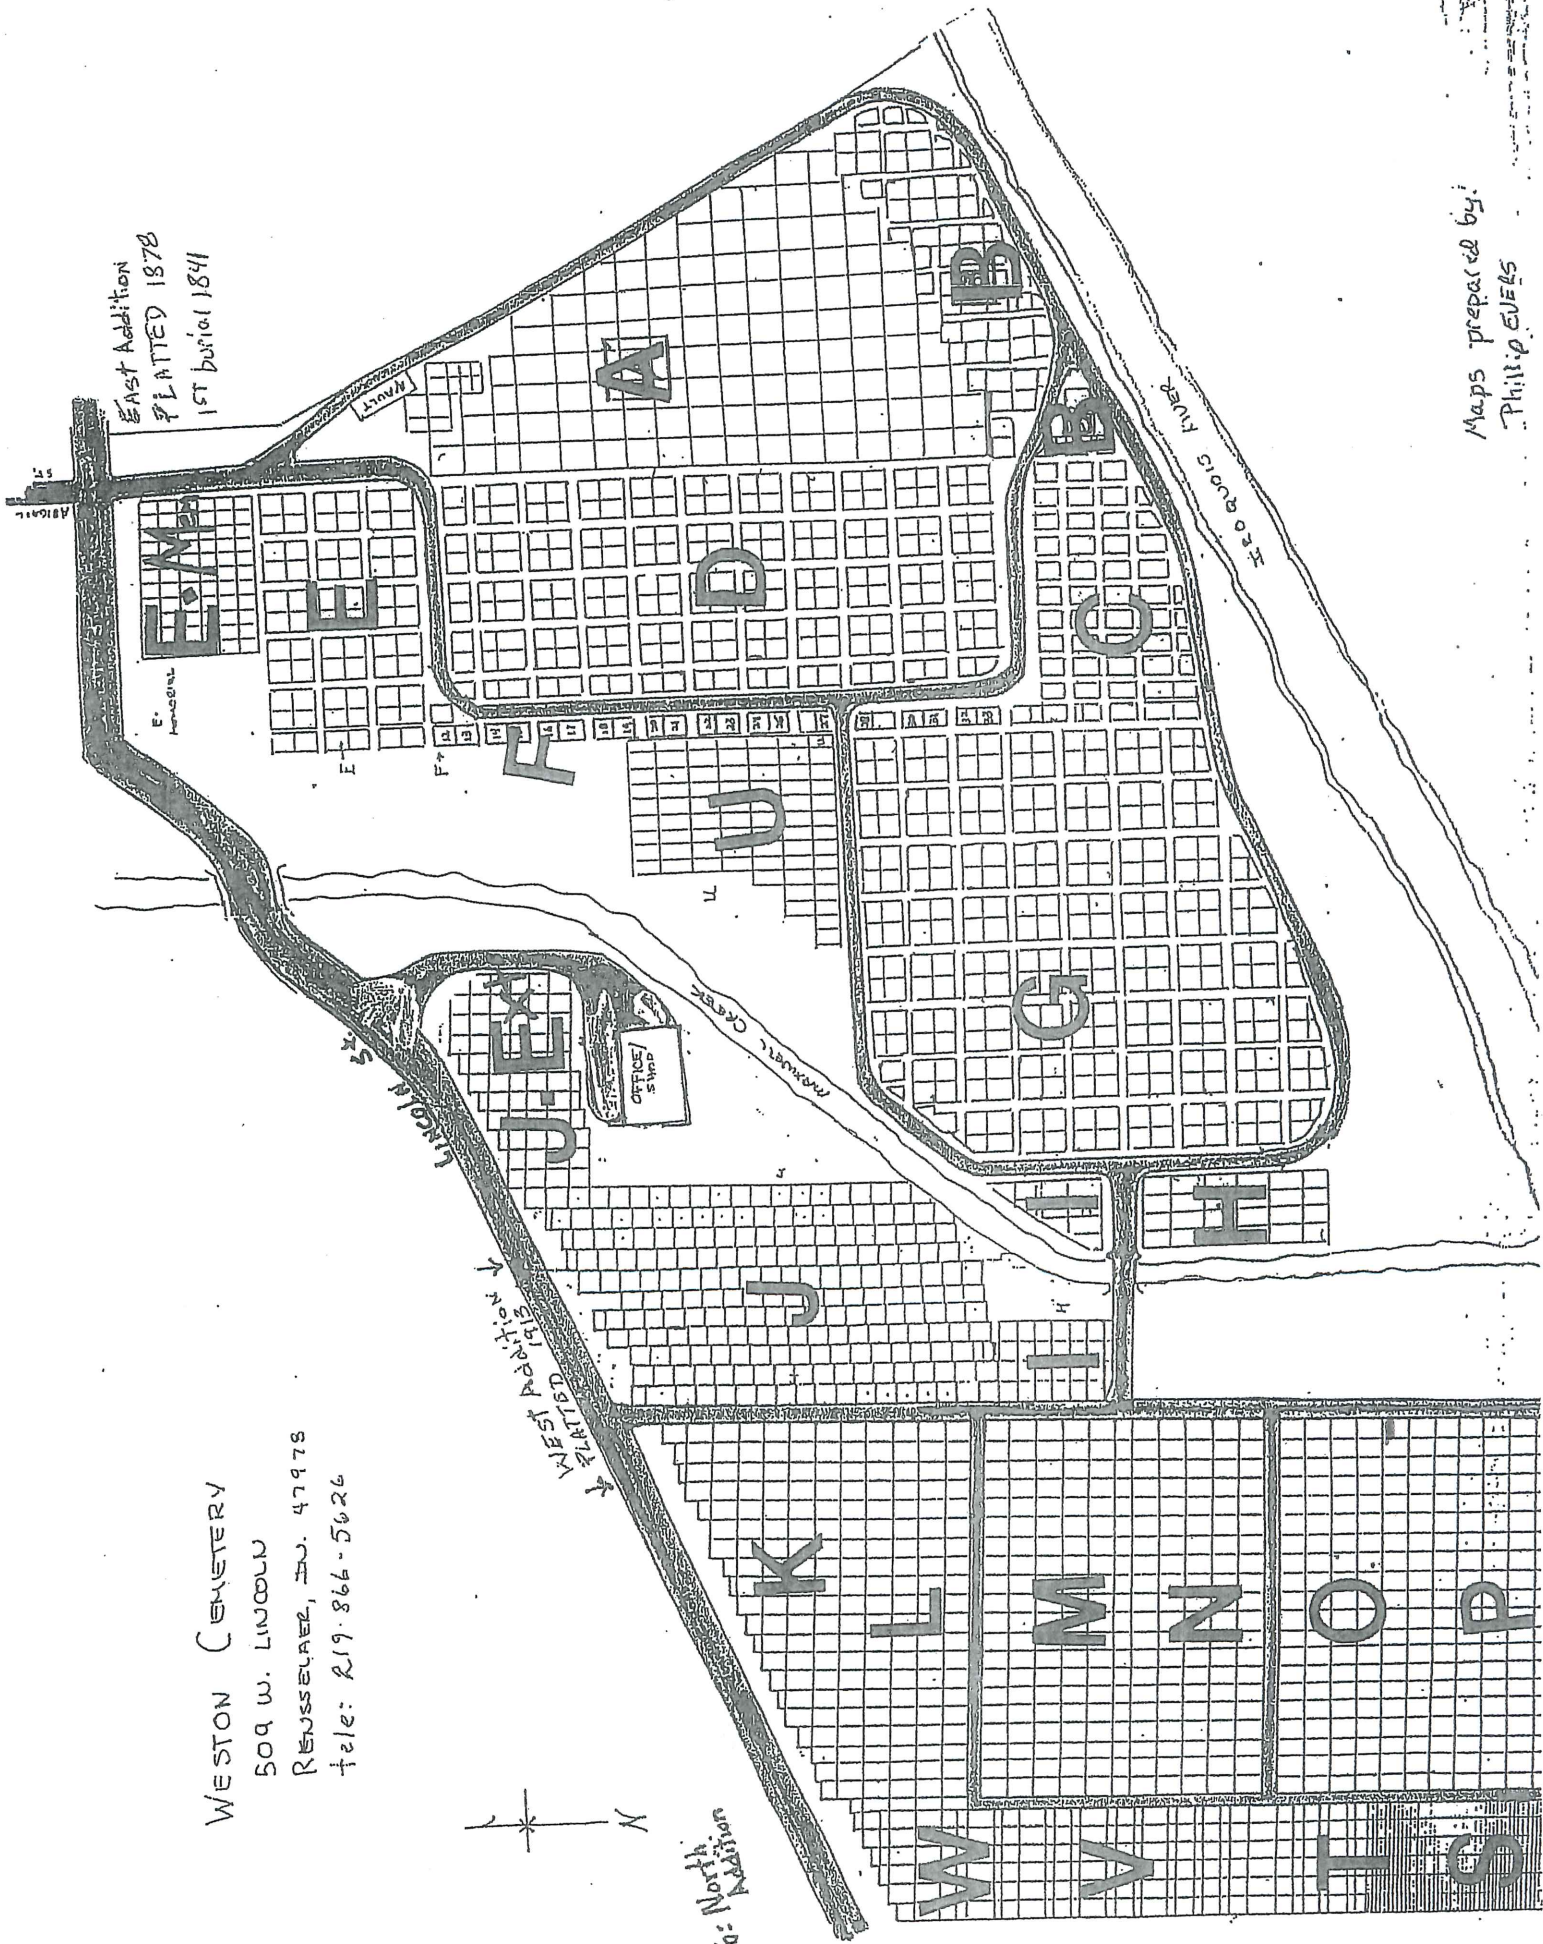

WESTON CEMETERY

509 W. LINCOLN
RENSELAER, IND. 47978
tele: 219-866-5626

To: North
Addition

EAST Addition
PLATTED 1878
1ST burial 1841

Maps prepared by:
PHILIP EVERS