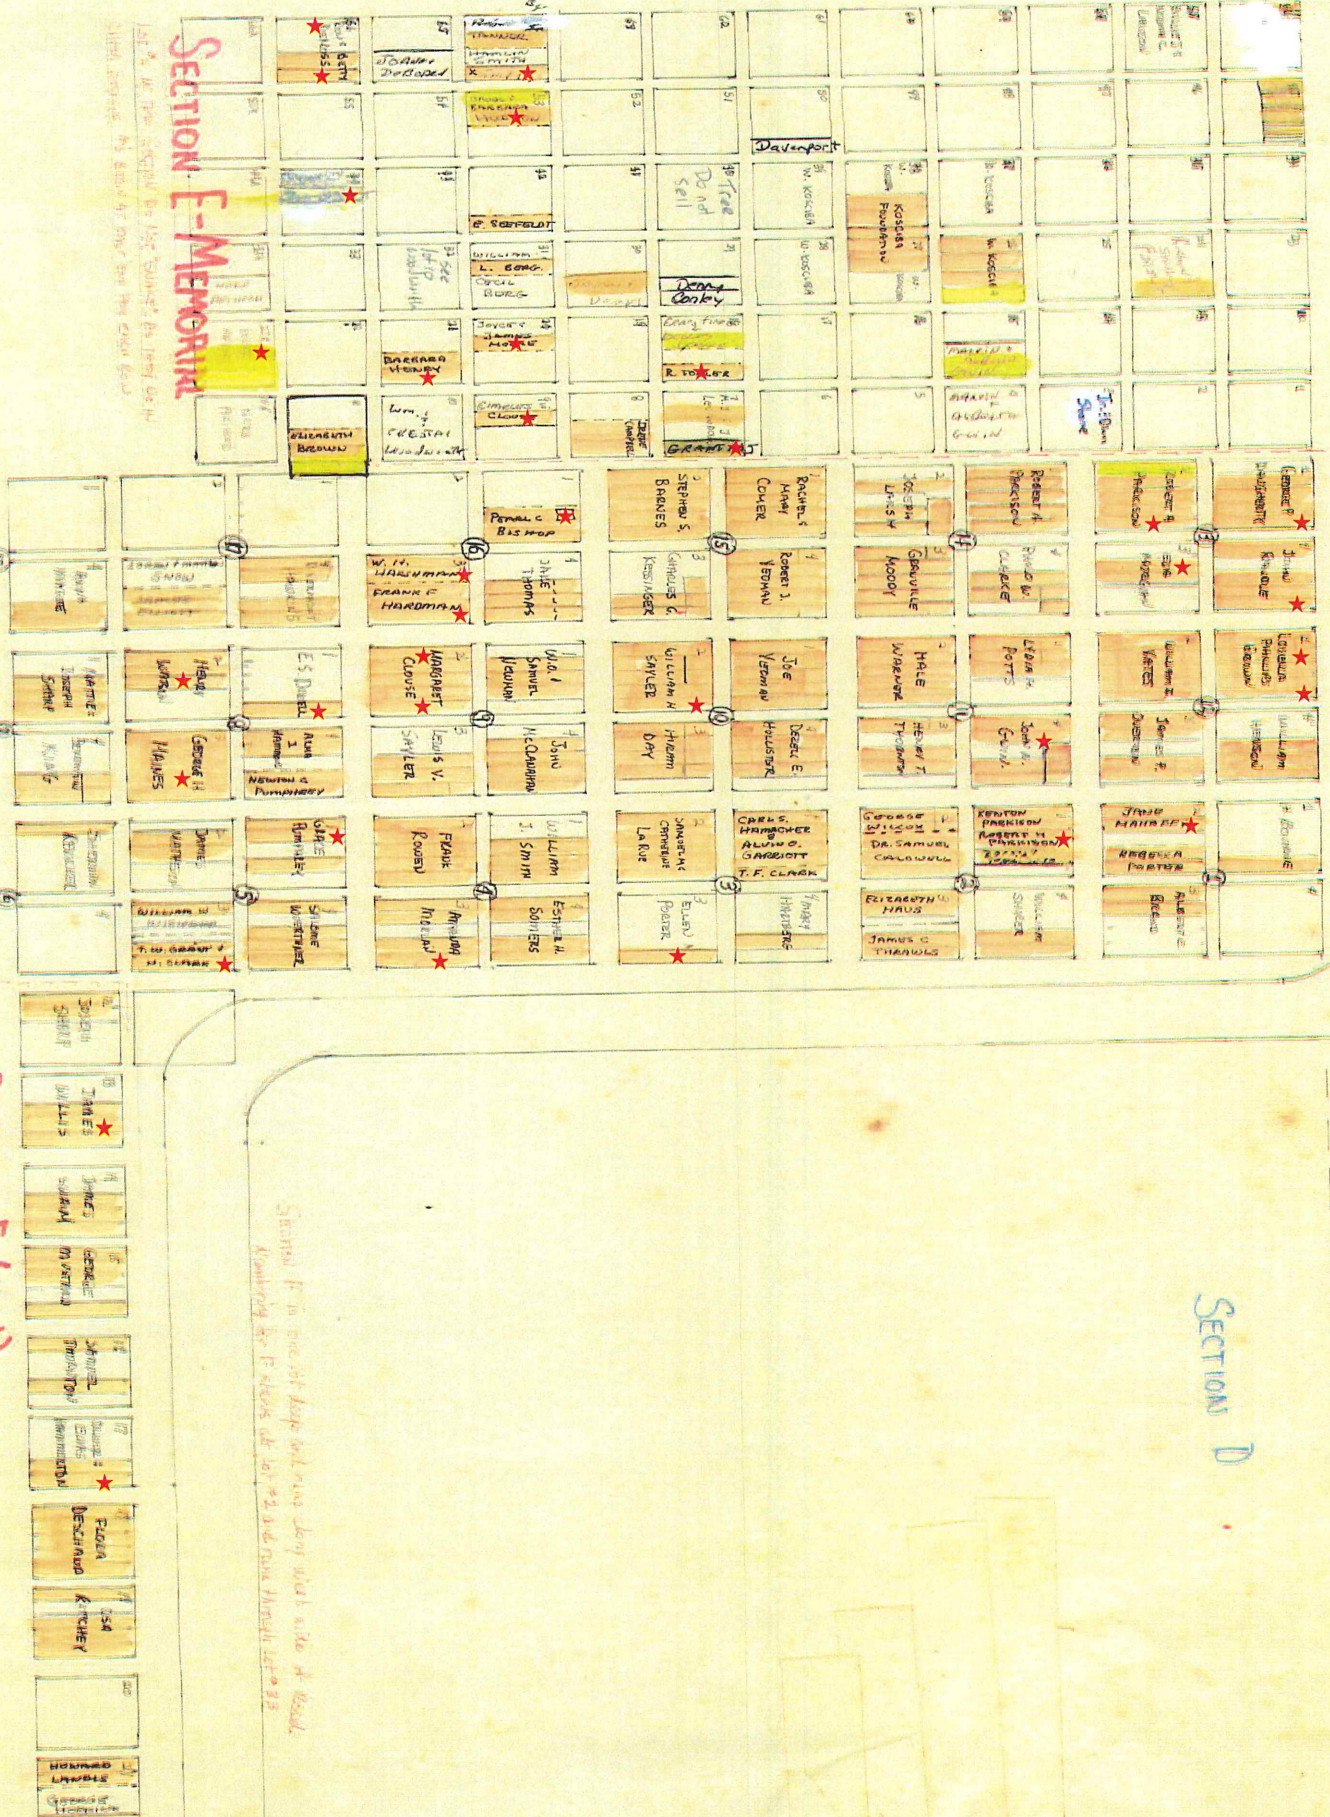

Welcome to

Weston Cemetery

Veteran Data Maps

- This file has the veteran maps for the south side of Weston Cemetery referred to, as the old section.
- The maps are listed by section alphabetically
- Each map will show the lot and the name of the owner
- In each lot and space a  has been placed to show the burial site of a veteran.

A/B SINGLE SPACES

Section D

The manuscript on this list (which 39, 40 + 41) was the starting point, points where the
 connections were plotted in 1878. (Great B.C., 0 + E) Sect. F. was plotted in 1878
 portion of 1873

Sect. G

Sect. F

Sections E, E-Memorial, F

LINCOLN STREET

Park Pole

SECTION E-MEMORIAL

Map of the Section E-Memorial, District 14.
 Shaded squares, the owner of the land.

SECTION F (part)