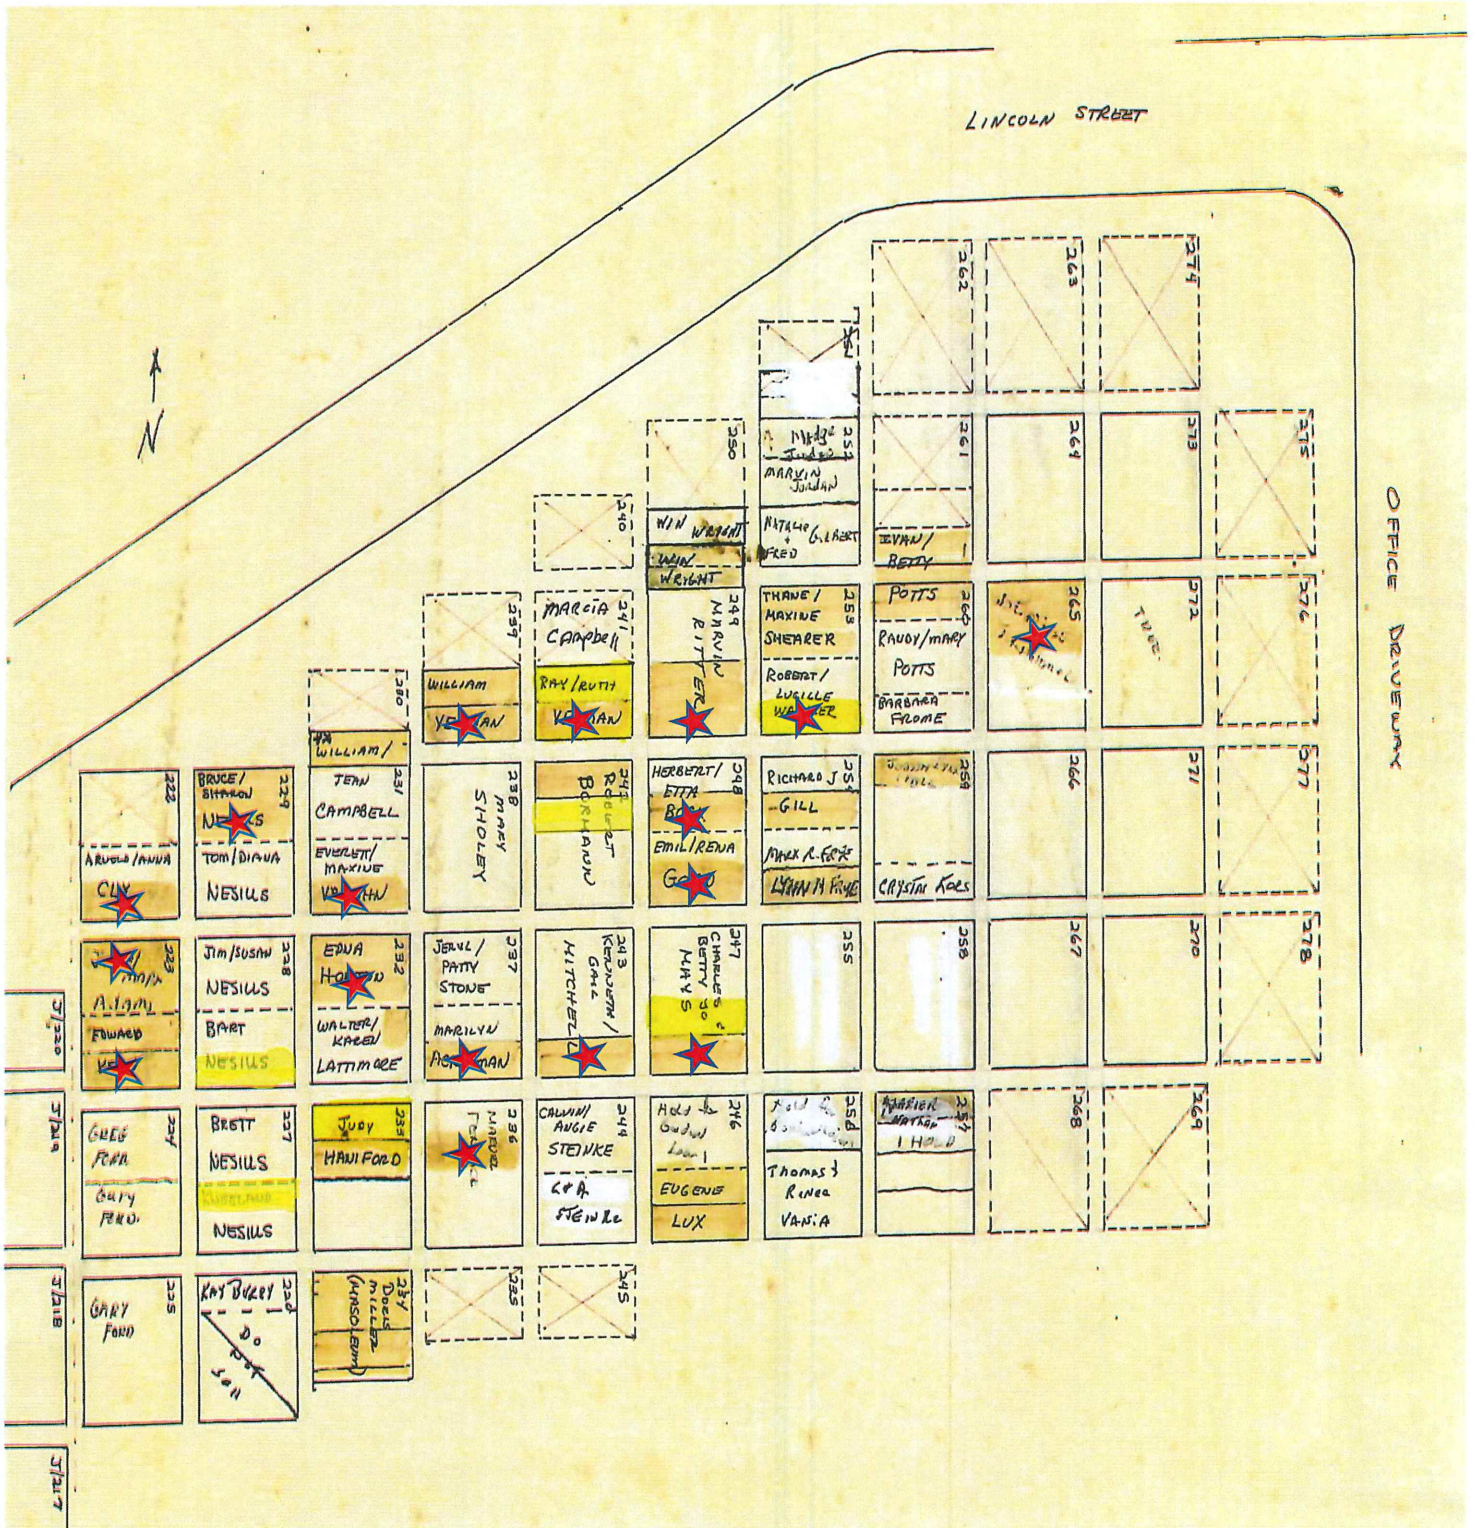

Section J

96	THANEMICH	97	UILL	98	TILET	99	TILET	100	TILET	101	REPT	102	THA L	103	THOMAS	104	THOMAS	105	THEAD	106	TRE	107	TRE	108	TRE	109	TRE	110	TRE	111	TRE	112	TRE	113	TRE	114	TRE	115	TRE	116	TRE	117	TRE	118	TRE	119	TRE	120	TRE																														
121	THOMAS	122	THOMAS	123	THOMAS	124	THOMAS	125	THOMAS	126	THOMAS	127	THOMAS	128	THOMAS	129	THOMAS	130	THOMAS	131	THOMAS	132	THOMAS	133	THOMAS	134	THOMAS	135	THOMAS	136	THOMAS	137	THOMAS	138	THOMAS	139	THOMAS	140	THOMAS	141	THOMAS	142	THOMAS	143	THOMAS	144	THOMAS	145	THOMAS	146	THOMAS	147	THOMAS	148	THOMAS	149	THOMAS	150	THOMAS	151	THOMAS	152	THOMAS	153	THOMAS	154	THOMAS	155	THOMAS	156	THOMAS	157	THOMAS	158	THOMAS	159	THOMAS	160	THOMAS
161	THOMAS	162	THOMAS	163	THOMAS	164	THOMAS	165	THOMAS	166	THOMAS	167	THOMAS	168	THOMAS	169	THOMAS	170	THOMAS	171	THOMAS	172	THOMAS	173	THOMAS	174	THOMAS	175	THOMAS	176	THOMAS	177	THOMAS	178	THOMAS	179	THOMAS	180	THOMAS	181	THOMAS	182	THOMAS	183	THOMAS	184	THOMAS	185	THOMAS	186	THOMAS	187	THOMAS	188	THOMAS	189	THOMAS	190	THOMAS	191	THOMAS	192	THOMAS	193	THOMAS	194	THOMAS	195	THOMAS	196	THOMAS	197	THOMAS	198	THOMAS	199	THOMAS	200	THOMAS

(when the was 5k)

Section J

Section J-Extension