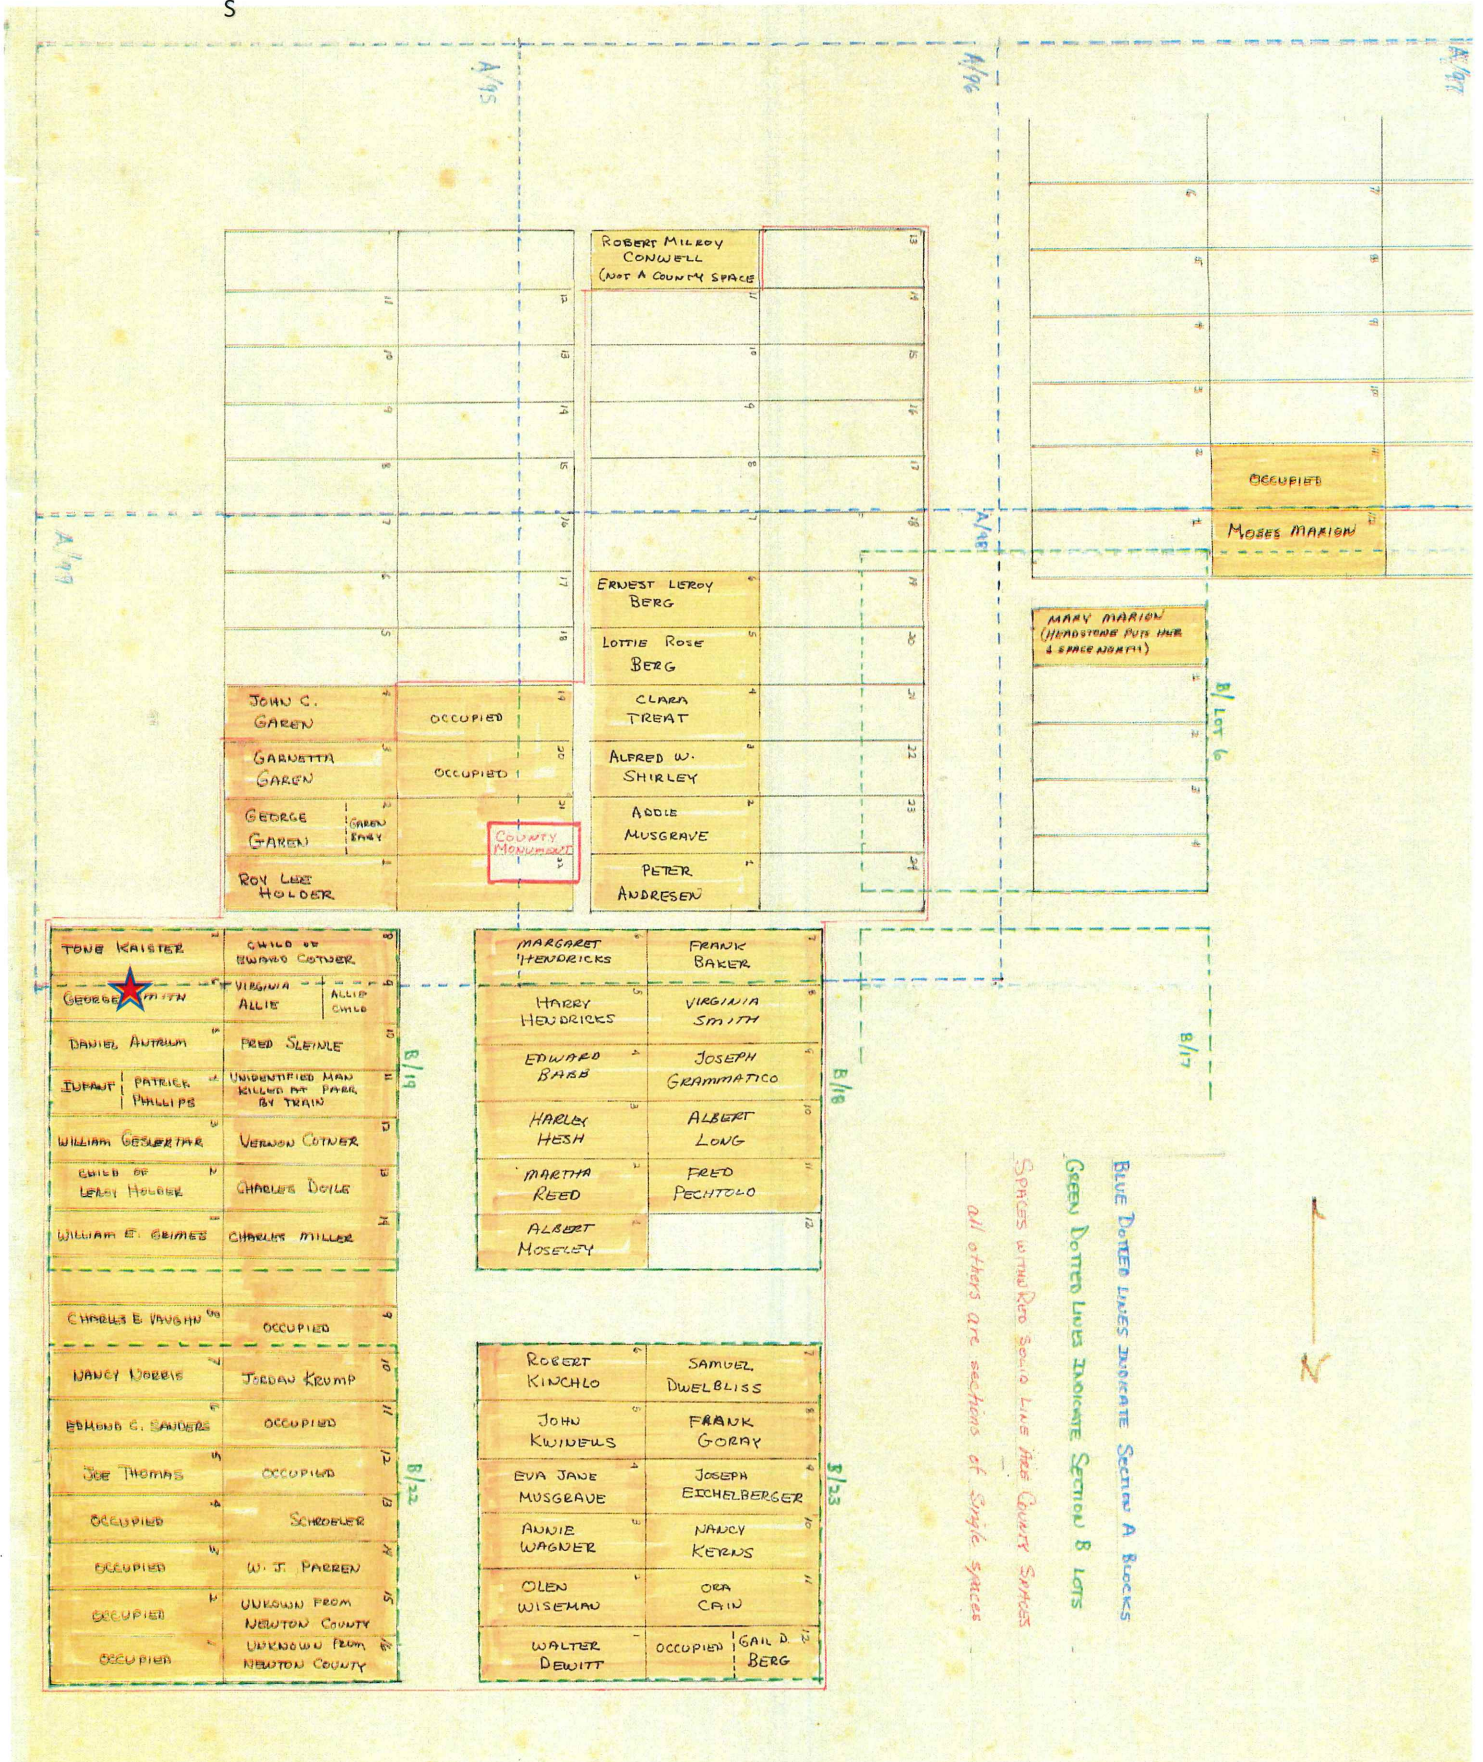

Welcome to

Weston Cemetery

Veteran Data Maps

- This file has the veteran maps for the south side of Weston Cemetery referred to, as the old section.
- The maps are listed by section alphabetically
- Each map will show the lot and the name of the owner
- In each lot and space a  has been placed to show the burial site of a veteran.

VAULT ADDITIONS (Lot not shown to actual scale)

Lots 1-8 (west side) - 4 space lots
 Lots 9-17 (east side) - 3 space lots
 (1 space added to lot 8 (implant) to west)
 (2 spaces added to lot 9 (from P.L. finished to street))

Vault Additions

Section B

Dodge Park Lane Avenue Section A Begins between quarter and Section B Lane

County and Single Spaces

Section A&B Map B/A 2

Sections A & B Single Sections

Blue Dotted Lines Indicate SECTION A BLOCKS
 Green Dotted Lines Indicate Section B Lots

A/B SINGLE SPACES

Section D

The manuscript on this list (which 39, 40 + 41) was the starting point, points where the
 connections were plotted in 1878. (Great B.C., 0 + E) Sect. F. was plotted in 1878
 portion of 1873