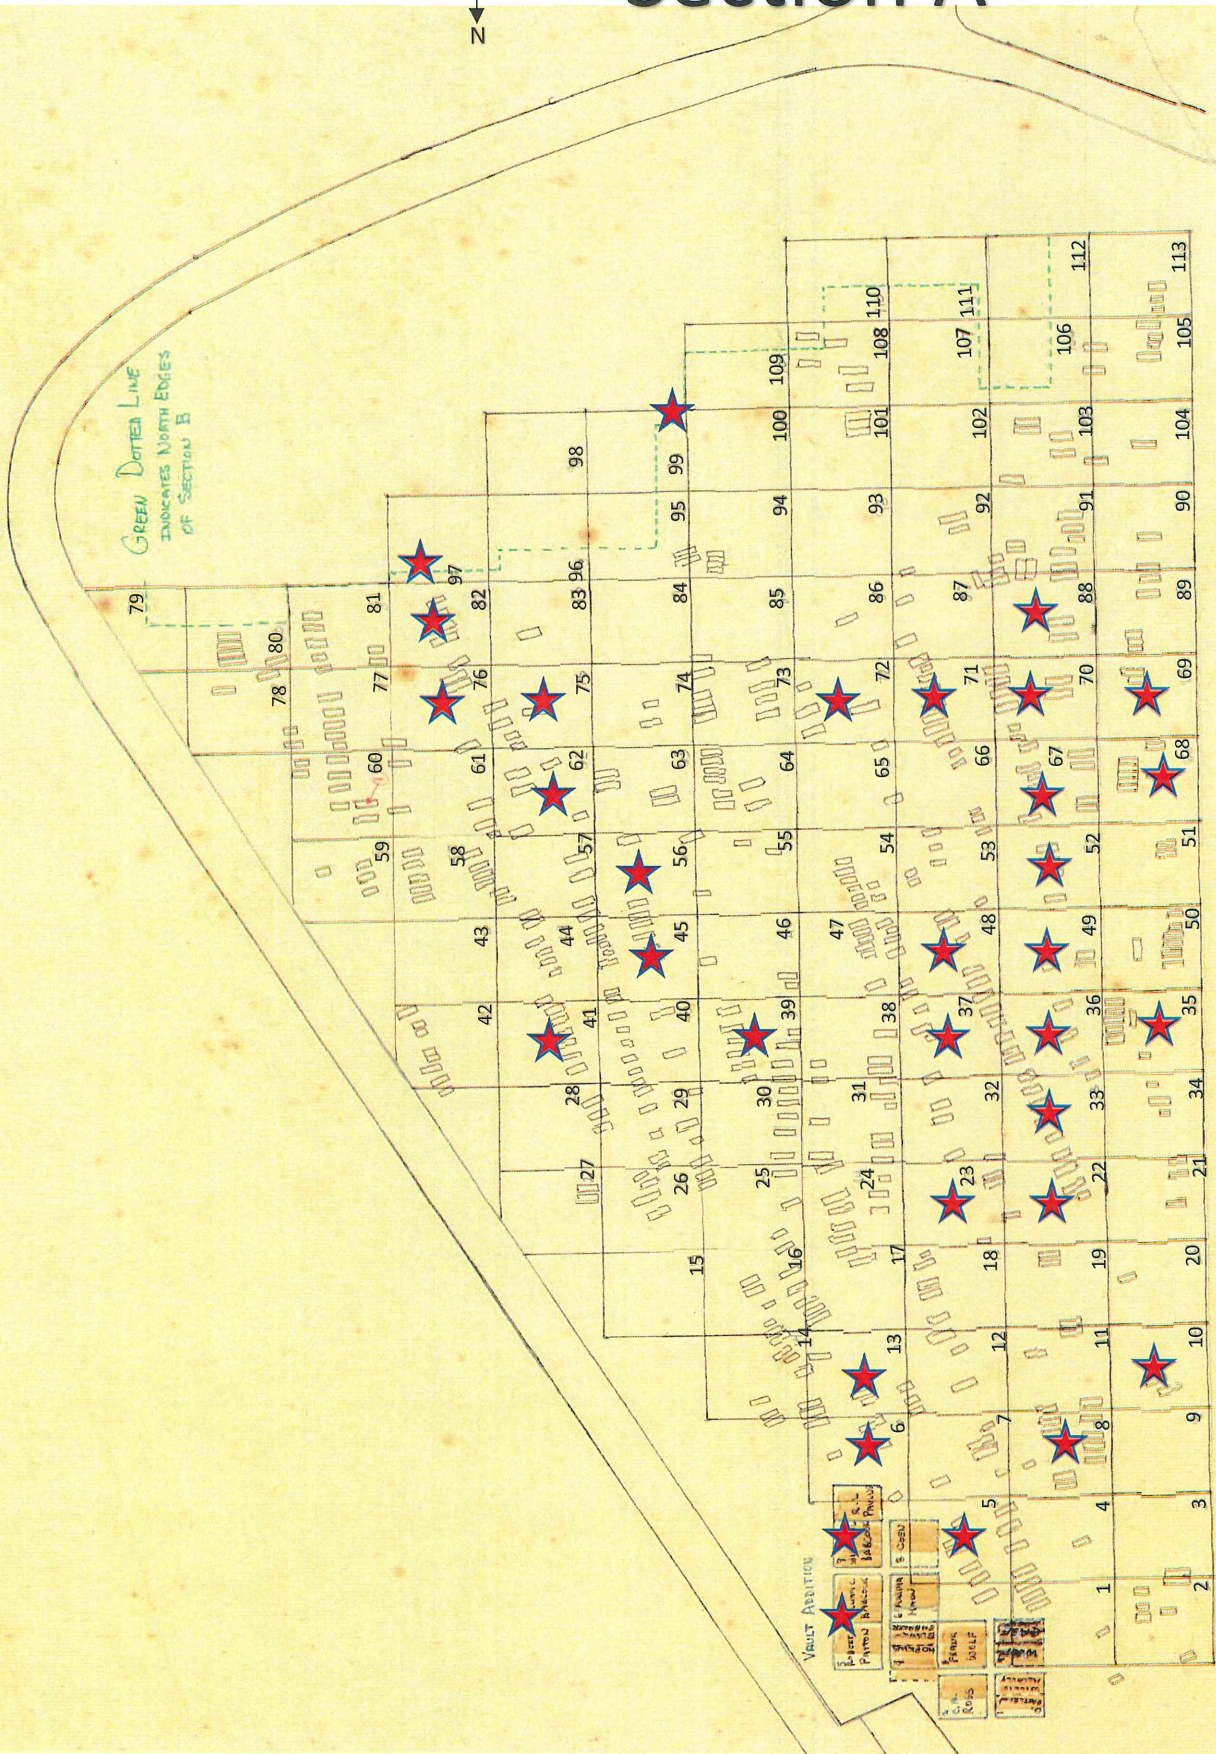

Welcome to

Weston Cemetery

Veteran Data Maps

- This file has the veteran maps for the south side of Weston Cemetery referred to, as the old section.
- The maps are listed by section alphabetically
- Each map will show the lot and the name of the owner
- In each lot and space a  has been placed to show the burial site of a veteran.

WESTON CEMETERY
 509 W. LINCOLN
 RUSSELL, ILL. 47978
 tele: 819.866-5626

To: North
 Addition

EAST Addition
 PLATTED 1878
 1st burial 1841

Maps prepared by:
 Phillip EVERS

Section A

① Denotes burial place of Anna Z. ...
 ...
 ...

VAULT ADDITIONS (Lot not shown to actual scale)

Lots 1-8 (west side) - 4 space lots
 Lots 9-17 (east side) - 3 space lots
 (1 space added to lot 8 (implant) to west)
 (2 spaces added to lot 9 (from P.L. finished to street))

Vault Additions

Section B

Dodge Park Lane Avenue Section A Begins between quarter and Section B Lane

County and Single Spaces

Section A&B Map B/A 2

Sections A & B Single Sections

Blue Dotted Lines Indicate SECTION A BLOCKS
 Green Dotted Lines Indicate Section B Lots