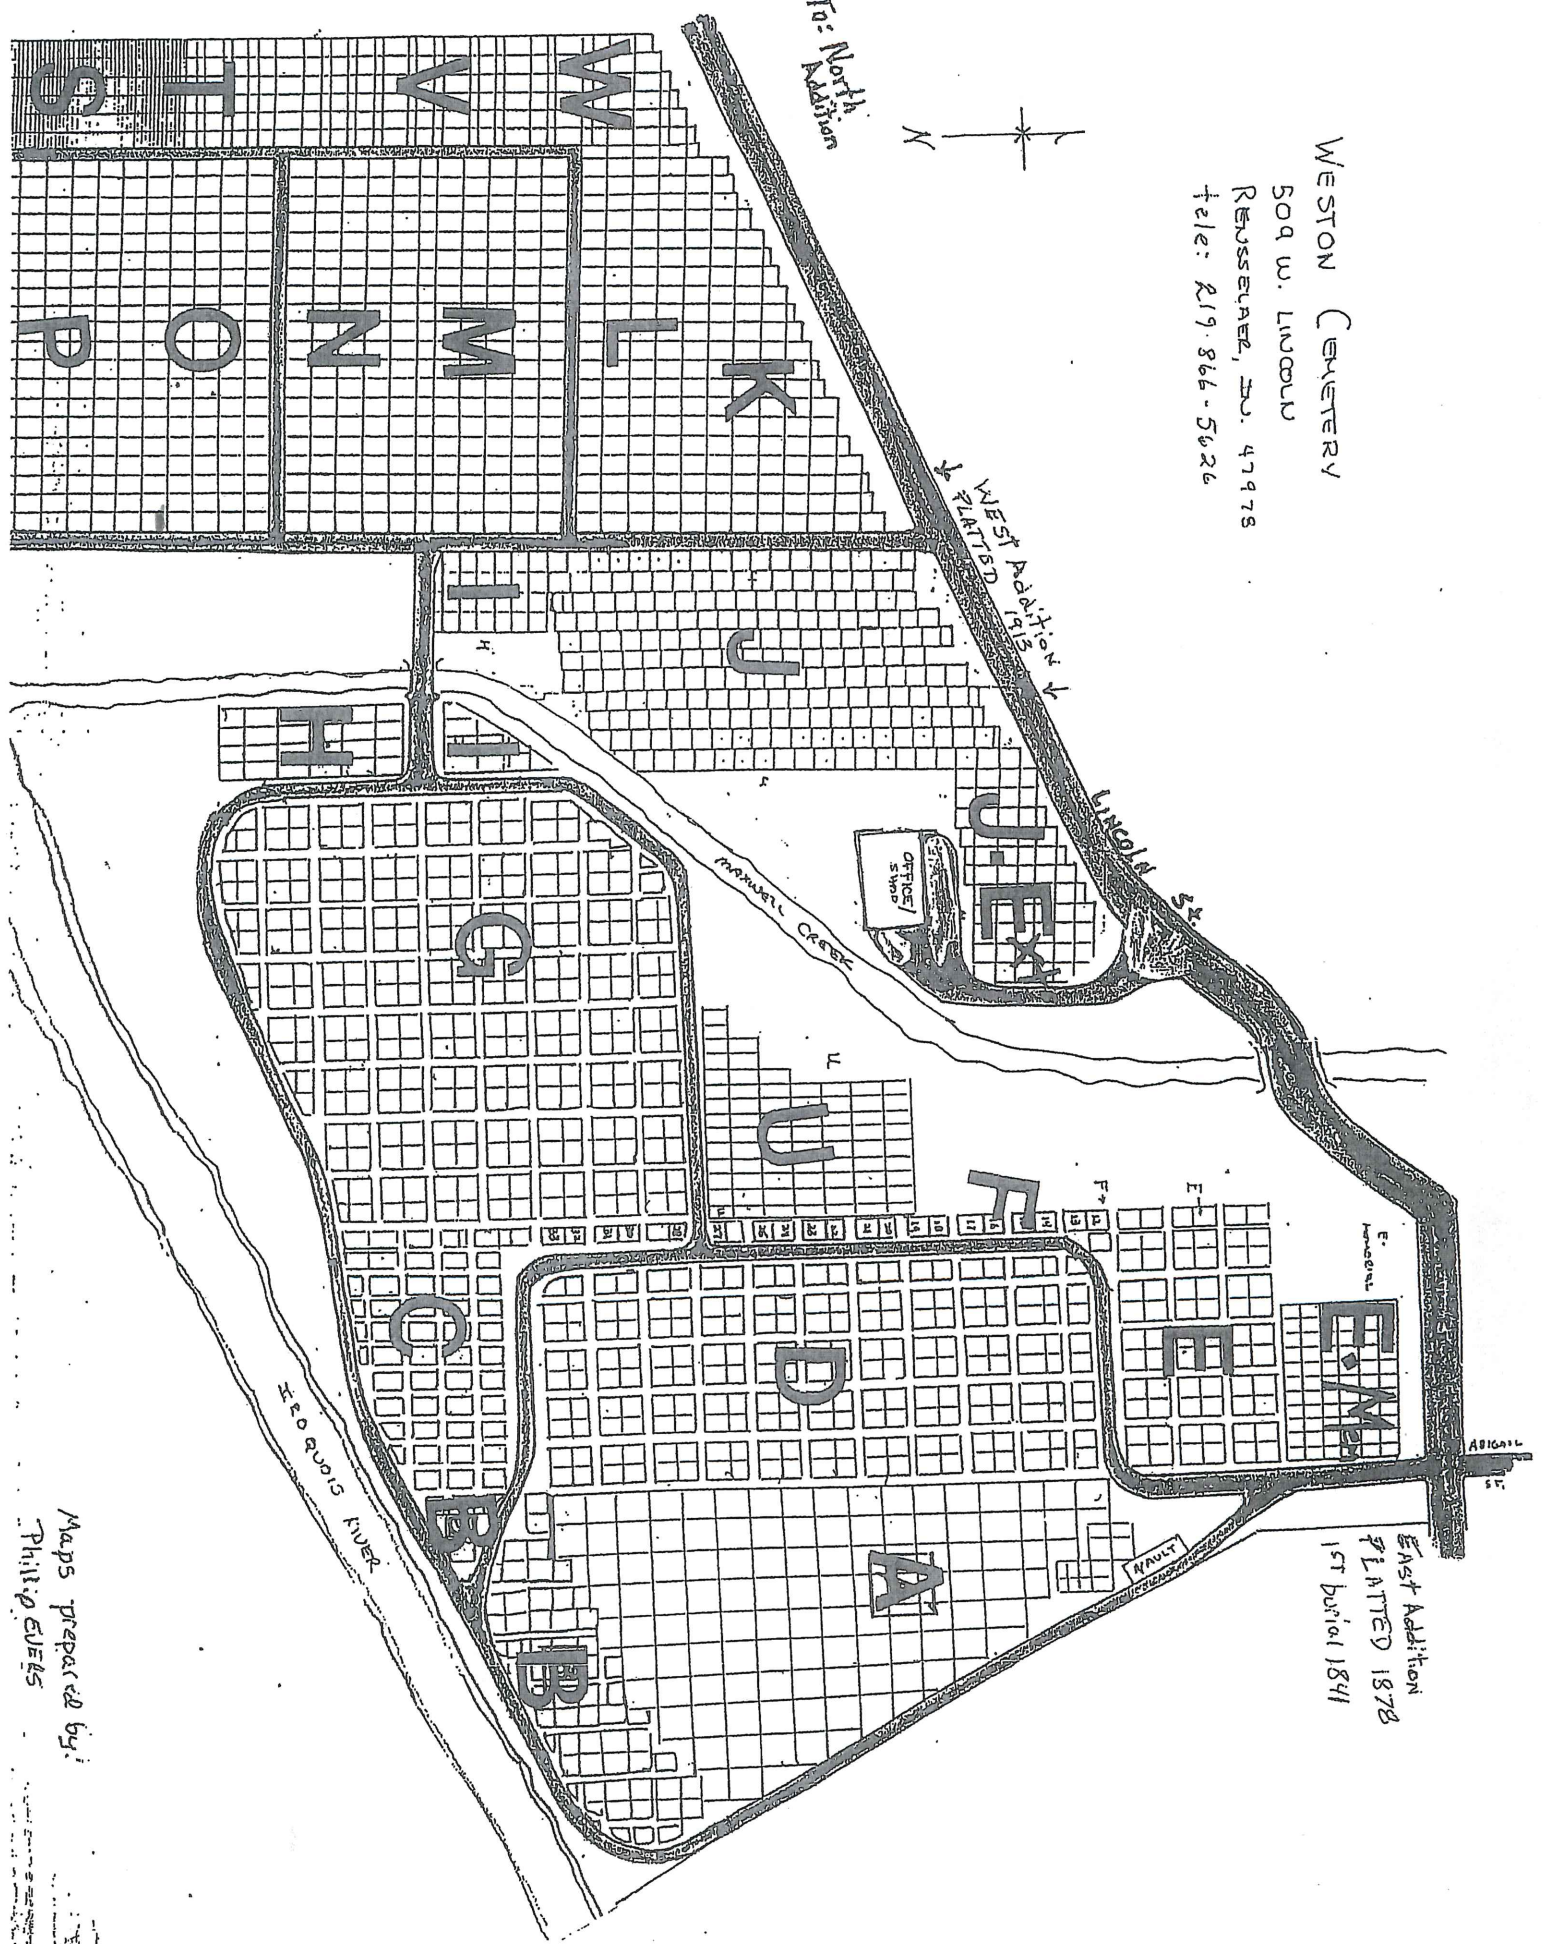

WESTON CEMETERY
509 W. LINCOLN
RUSSELL, ILL. 47978
tele: 819.866-5626

To: North
Addition

EAST Addition
PLATTED 1878
1st burial 1841

Maps prepared by:
Phillip EVERS