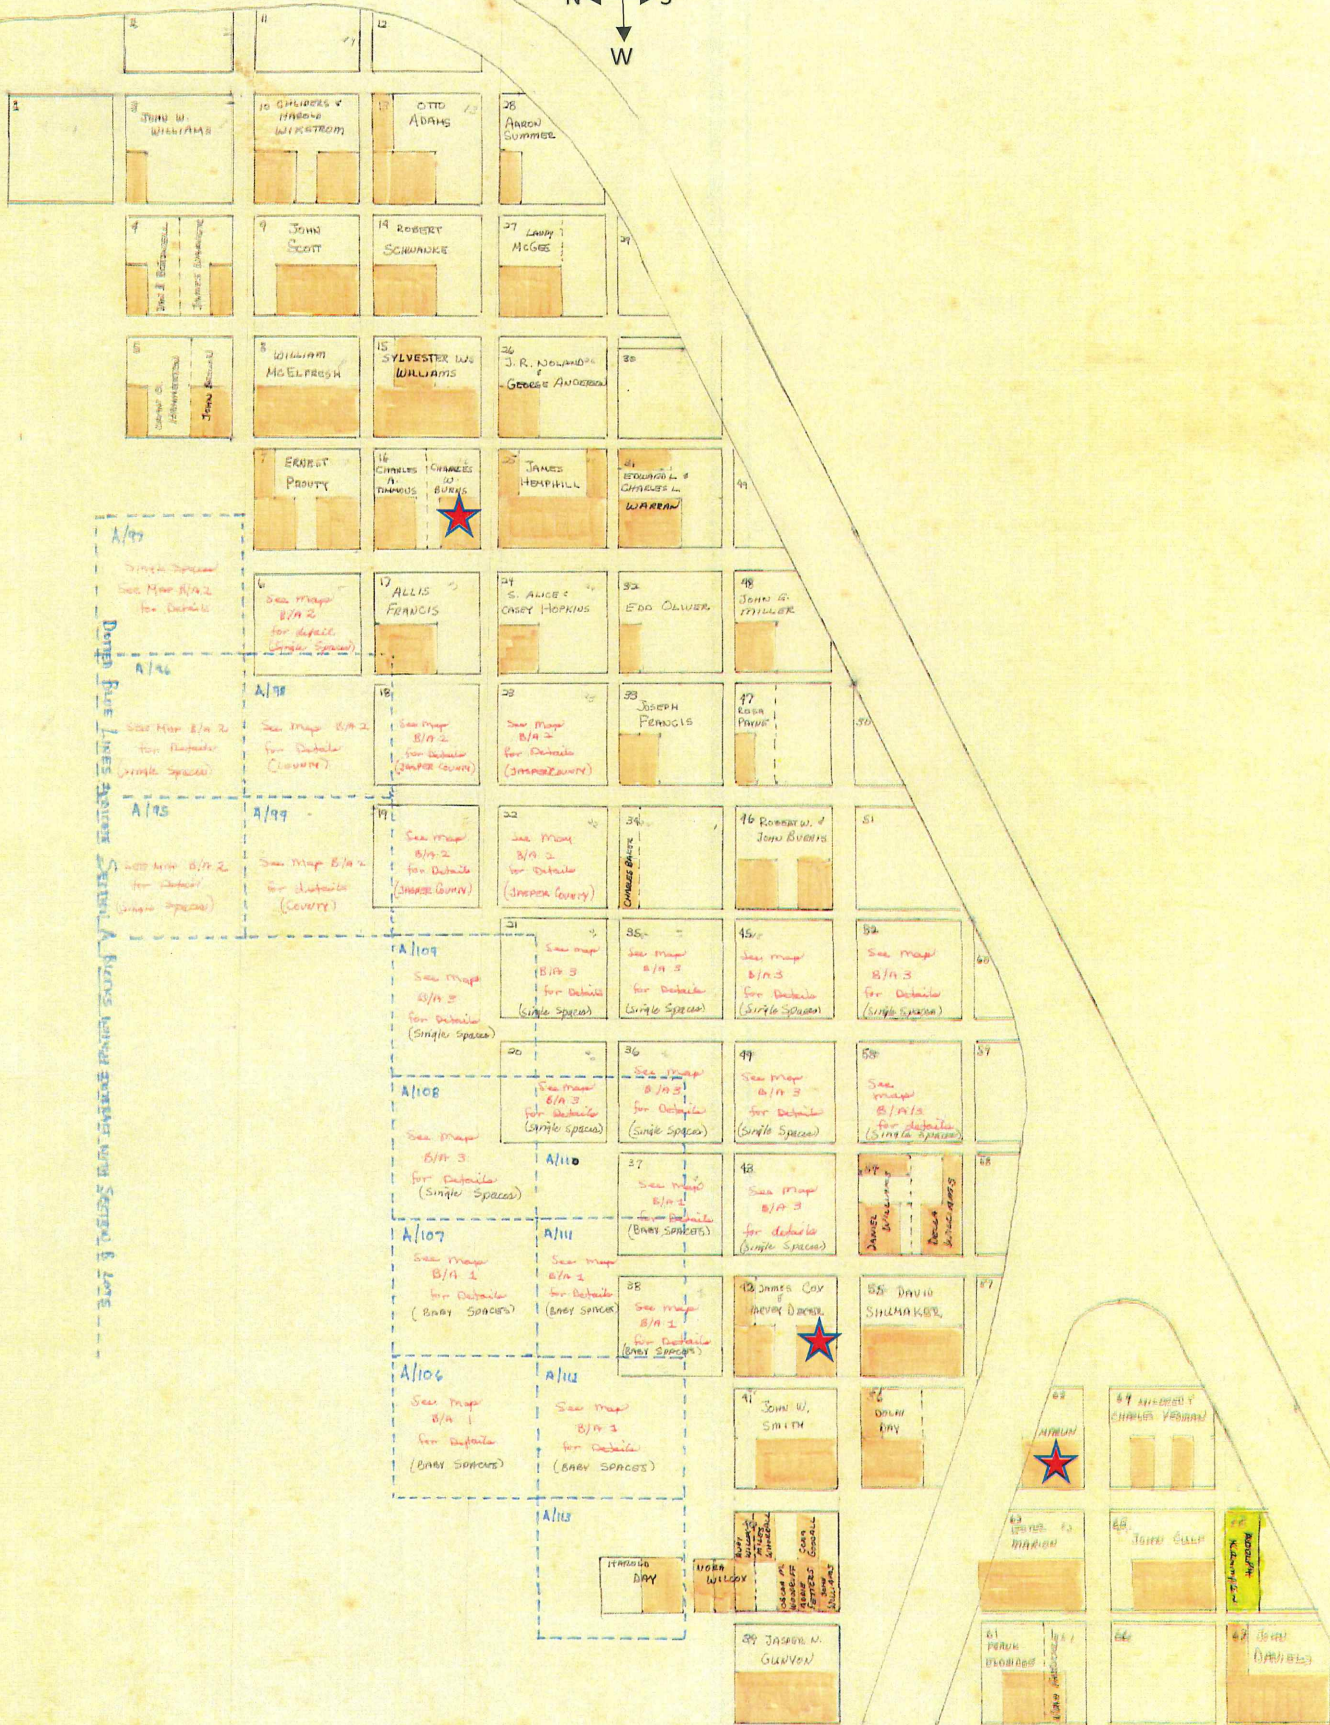

Welcome to

Weston Cemetery

Veteran Data Maps

- This file has the veteran maps for the south side of Weston Cemetery referred to, as the old section.
- The maps are listed by section alphabetically
- Each map will show the lot and the name of the owner
- In each lot and space a  has been placed to show the burial site of a veteran.

WESTON CEMETERY
 509 W. LINCOLN
 RUSSELL, ILL. 47978
 tele: 819.866-5626

To: North
 Addition

EAST Addition
 PLATTED 1878
 1st burial 1841

Maps prepared by:
 Phillip EVERS

Section A

① Denotes burial place of Anna Z. ...
 ...
 ...

VAULT ADDITIONS (Lot not shown to actual scale)

Lots 1-8 (west side) - 4 space lots
 Lots 9-17 (east side) - 3 space lots
 (1 space added to lot 8 (implant) to west)
 (2 spaces added to lot 9 (from P.L. finished to street))

Vault Additions

Section B

Dodge Park Lane Avenue Section A Begins between quarter and Section B Lane

County and Single Spaces

Section A&B Map B/A 2

Sections A & B Single Sections

Blue Dotted Lines Indicate SECTION A BLOCKS
 Green Dotted Lines Indicate Section B Lots