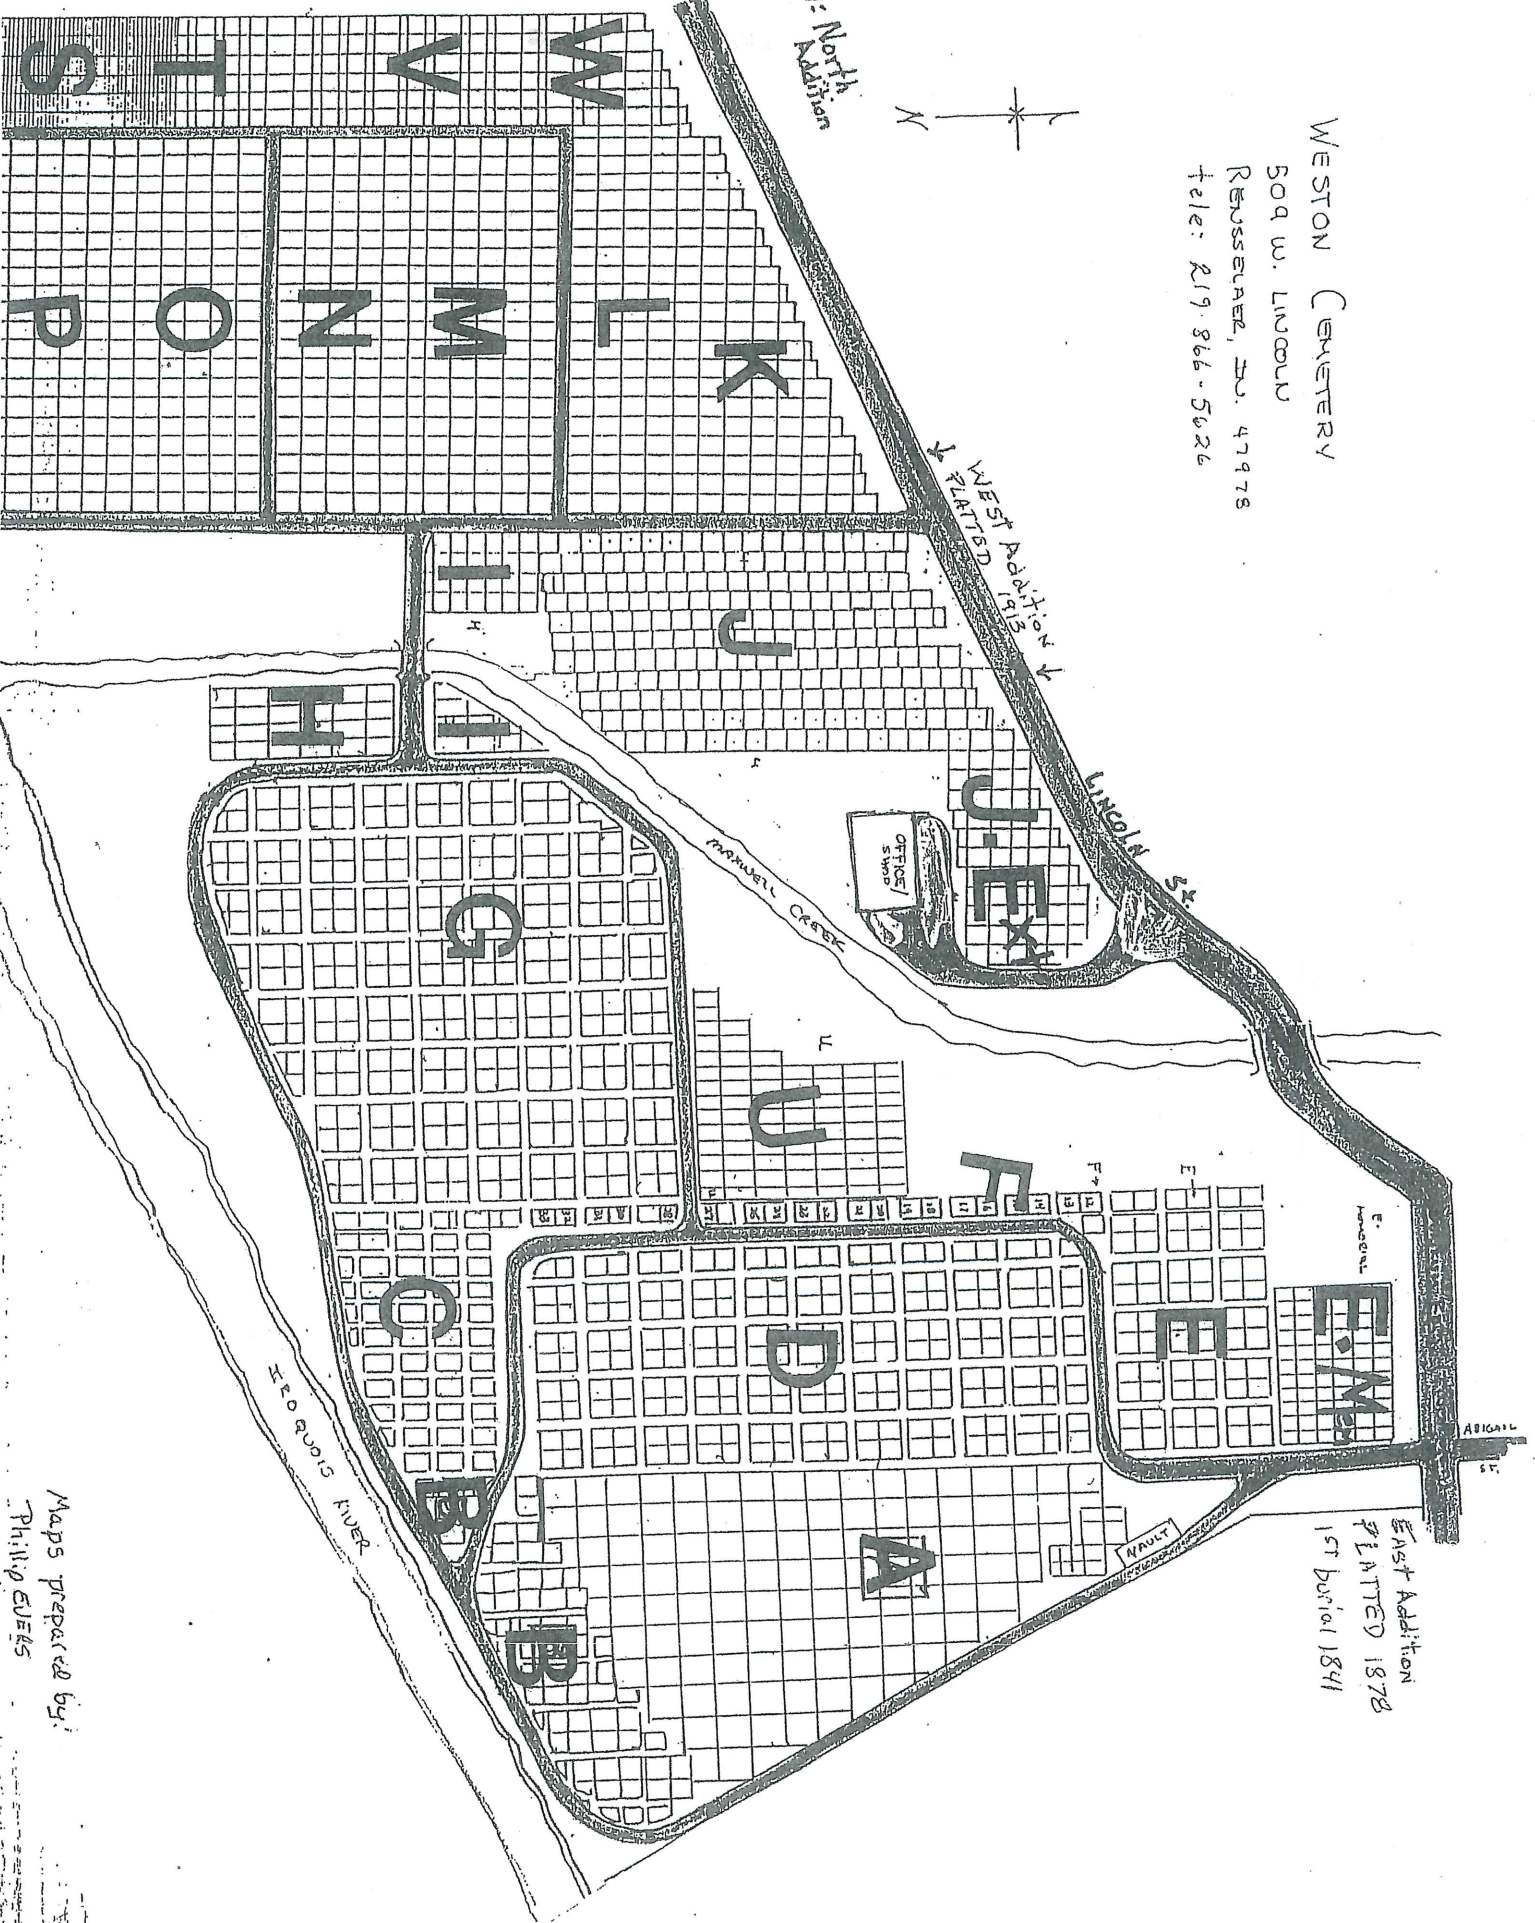

WESTON CEMETERY

509 W. LINCOLN

RUSSBERGER, INC. 47978

tele: 219.866-5626

To: North

East Addition
PLANTED 1878
1st Burial 1841

Maps prepared by:
Philip EVERS