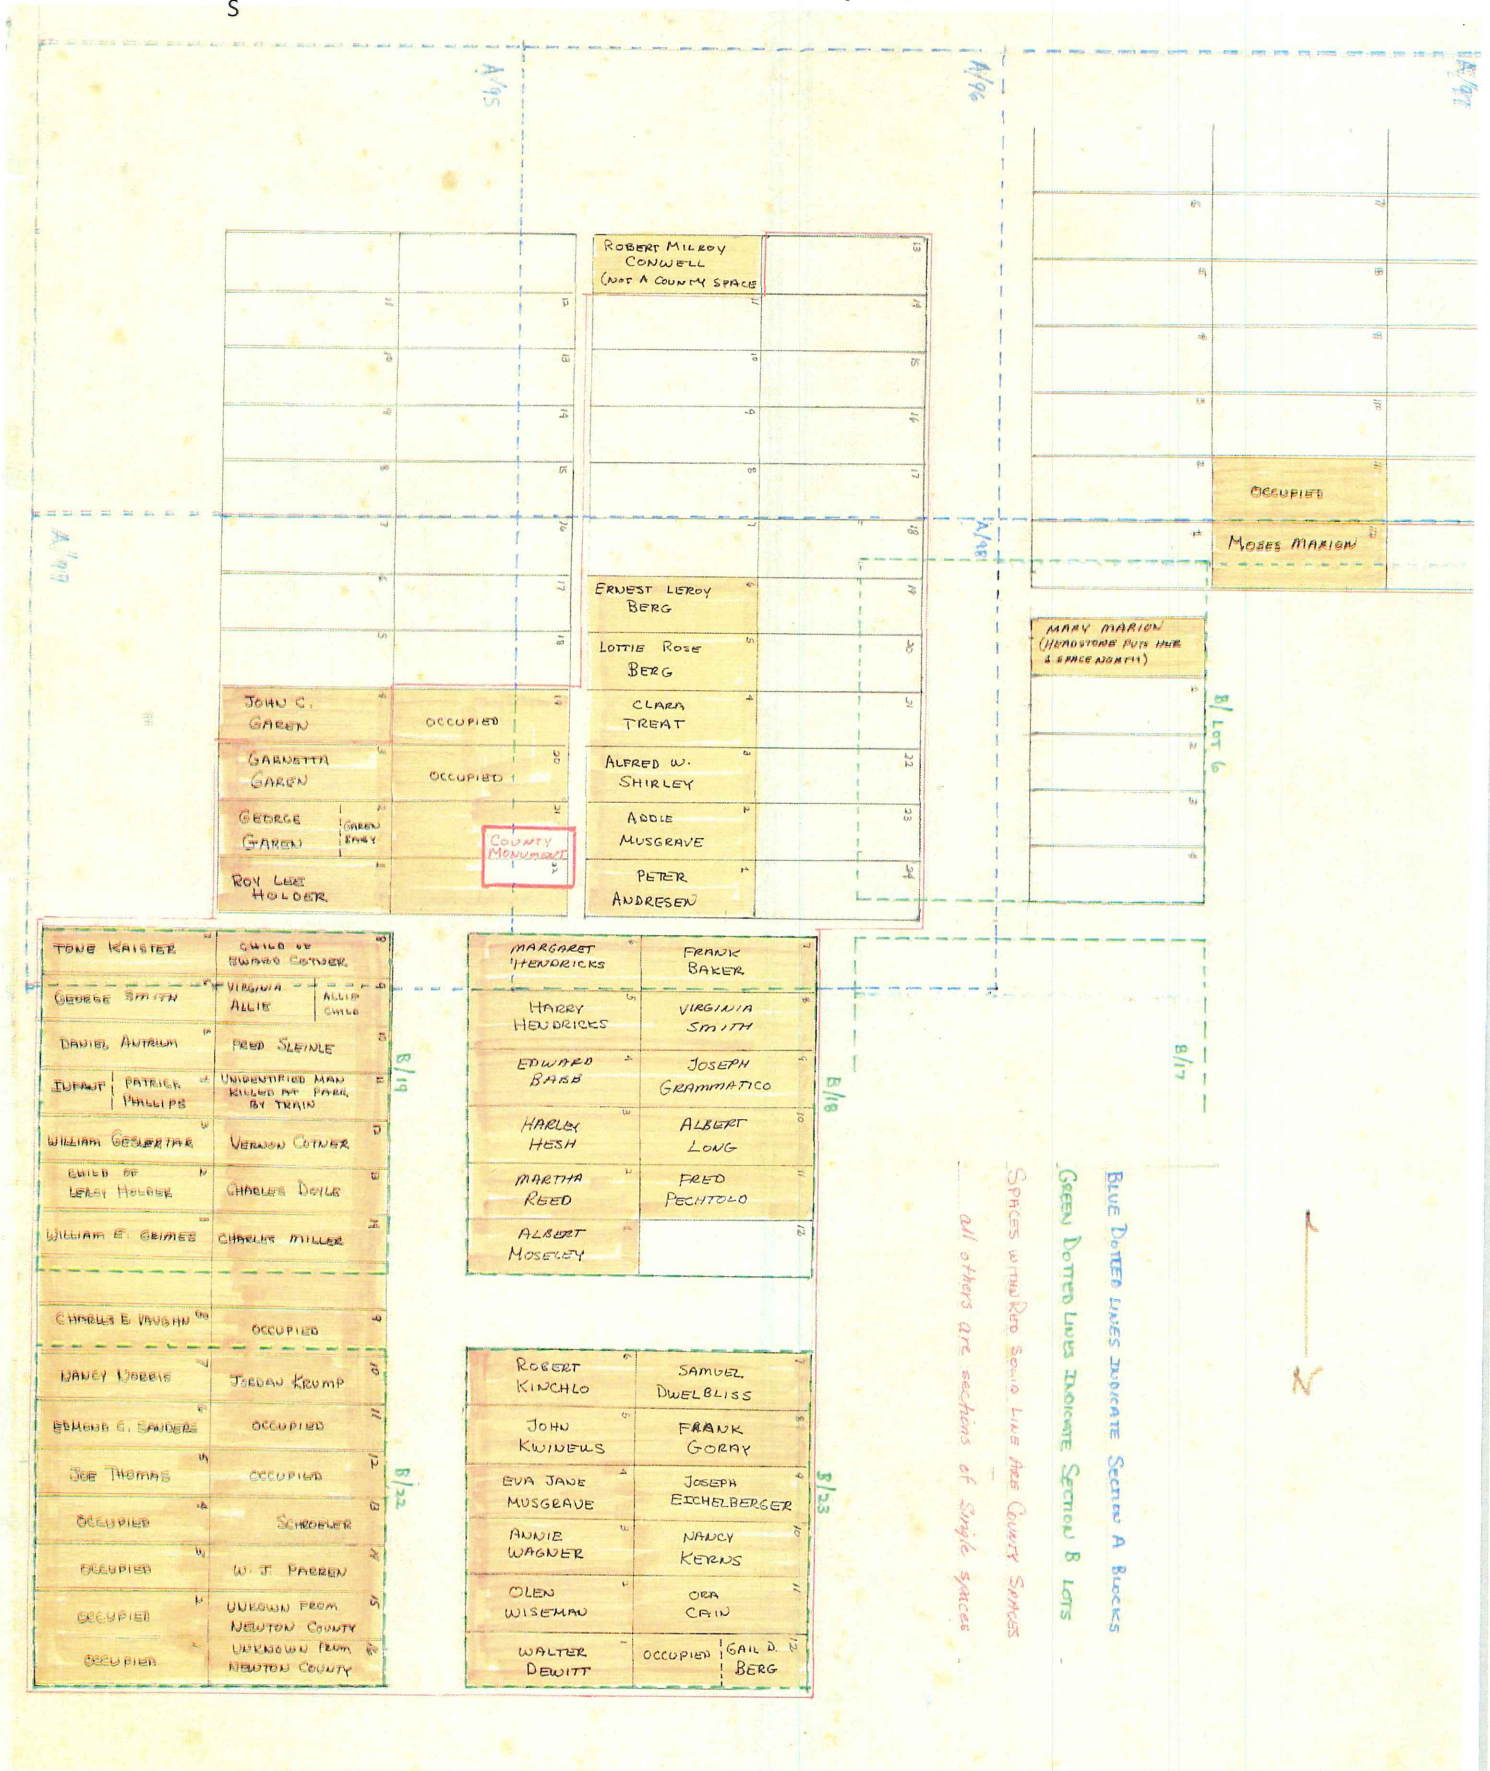

Blue Dotted Lines Indicate Section A Rectangles
 Green Dotted Lines Indicate Section B Lots

<p>A/108</p>									
<p>A/109</p>									
<p>A/110</p>									
<p>B/20</p>									
<p>B/36</p>									
<p>B/44</p>									
<p>B/53</p>									
<p>B/57</p>									
<p>B/41</p>									
<p>B/45</p>									
<p>B/52</p>									
<p>B/35</p>									
<p>B/43</p>									

A/B SINGLE SPACES

Section A

GREEN DOTTED LINE
INDICATES NORTH EDGES
OF SECTION B

① Denotes burial place of John ...
oldest known burial site on ...

VAULT ADDITION (Lot not shown to actual scale)

Lots 1-4 (same size) not 4 space lots

Lots 4-9 (same size) not 3 space lots

(1 space added to Lot 4 (topline) to center)

(3 spaces added to Lot 9 (top R.L. Fullin) to center)

Section B

County and Single Spaces

Section A&B Map B/A 2

Section C

B/61

35 CHARLES C. STEWART

55 JOSEPH FISHER
JULIUS TAYLOR

56 FLORENCE SEARS

89 ALLEN P. BURTEN

ROBERT YERGAN
Elliott BURK

Section D

The Menus on this list (black #) are the starting plate points when the
 cemetery was platted in 1878. (See A.C. & E.) Sect A was platted in 25 square
 blocks in 1913.