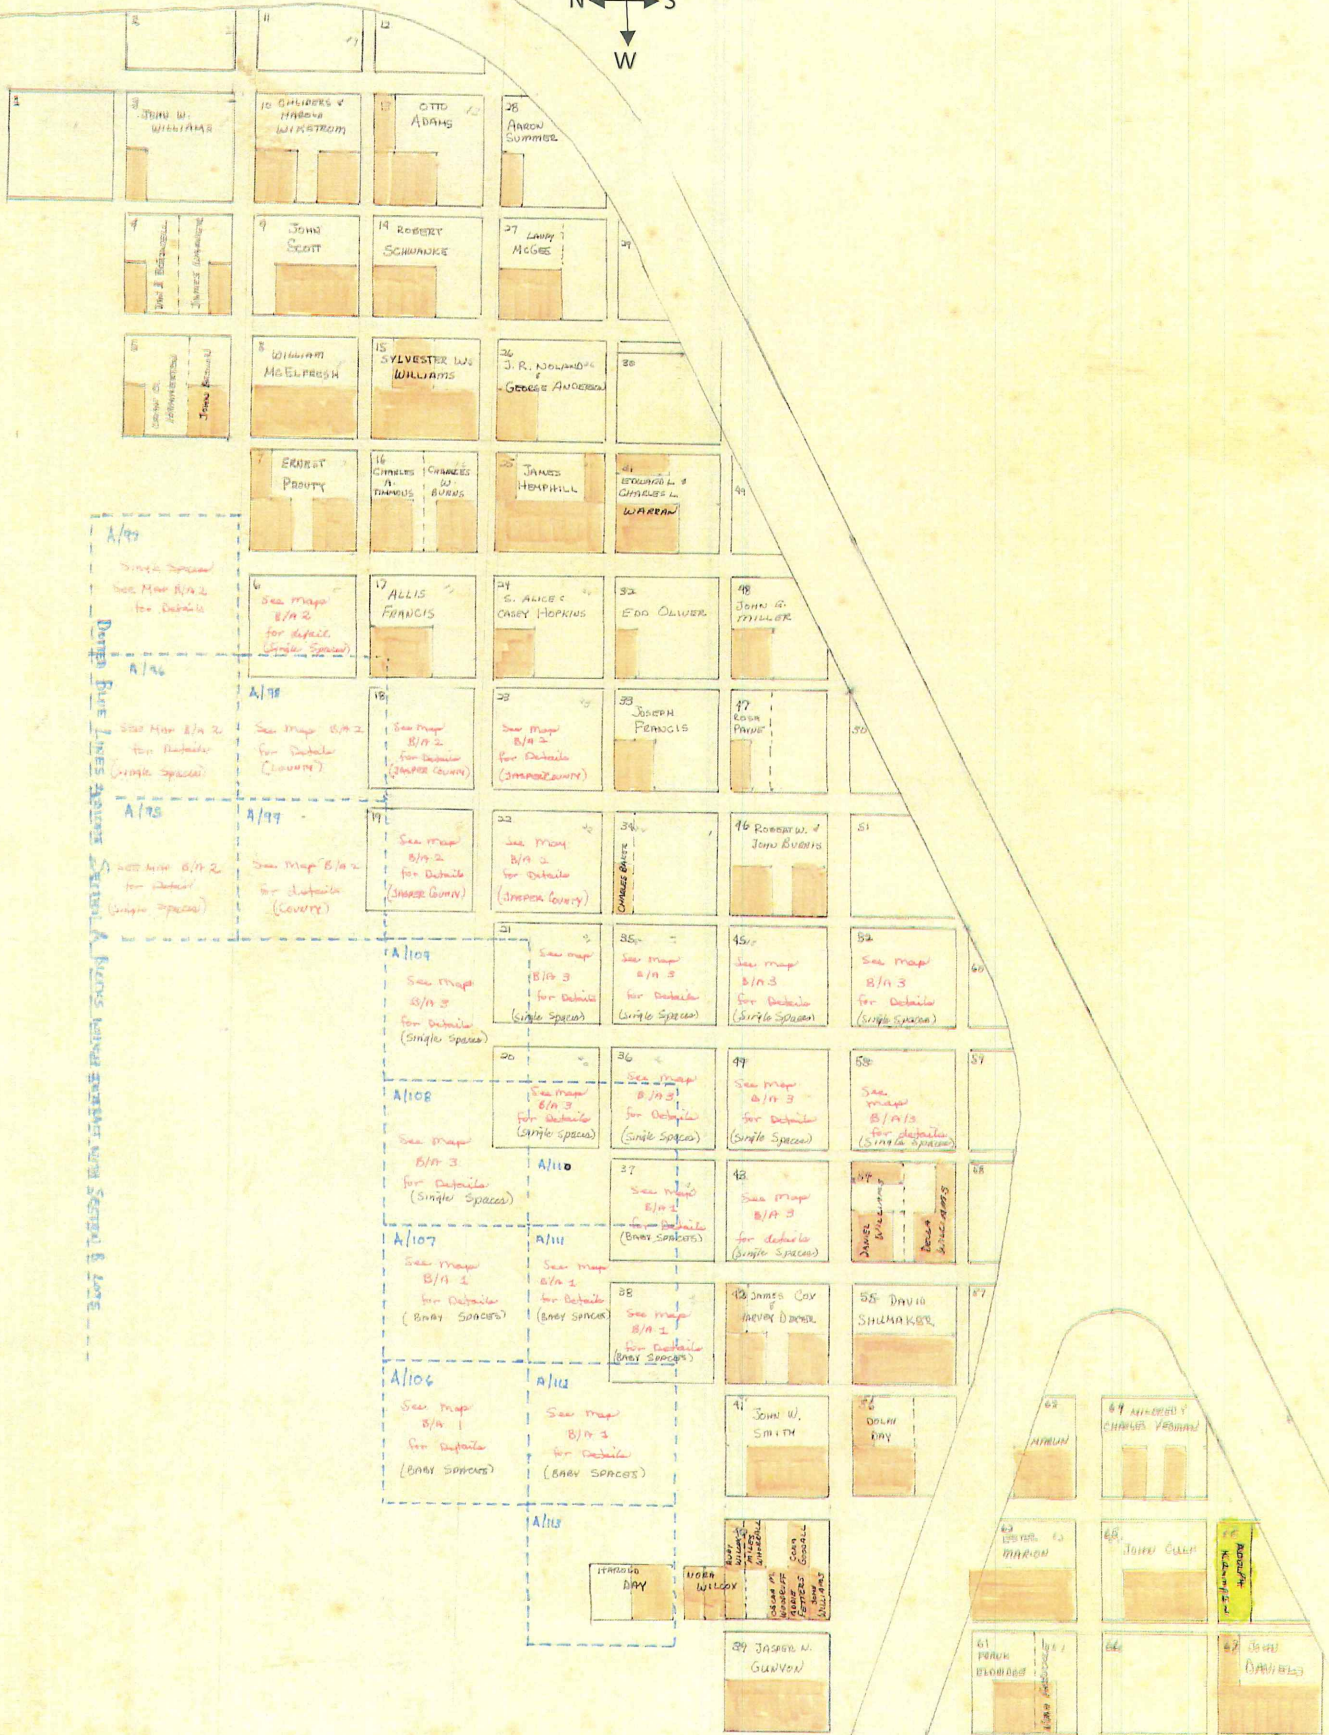

Blue Dotted Lines Indicate Section A Rectangles
 Green Dotted Lines Indicate Section B Lots

<p>A/108</p>									
<p>A/109</p>									
<p>A/110</p>									
<p>B/20</p>									
<p>B/36</p>									
<p>B/44</p>									
<p>B/53</p>									
<p>B/57</p>									
<p>B/41</p>									
<p>B/45</p>									
<p>B/52</p>									
<p>B/35</p>									
<p>B/43</p>									

A/B SINGLE SPACES

Section A

GREEN DOTTED LINE
INDICATES NORTH EDGES
OF SECTION B

① Denotes burial place of John ...
oldest known burial site on ...

VAULT ADDITION (Lot not shown to actual scale)

Lots 1-4 (same size) not 4 space lots

Lots 4-9 (same size) not 3 space lots

(1 space added to Lot 4 (topline) to center)

(3 spaces added to Lot 9 (top R.L. Fullin) to center)

Section B

County and Single Spaces

Section A&B Map B/A 2

Section C

B/61