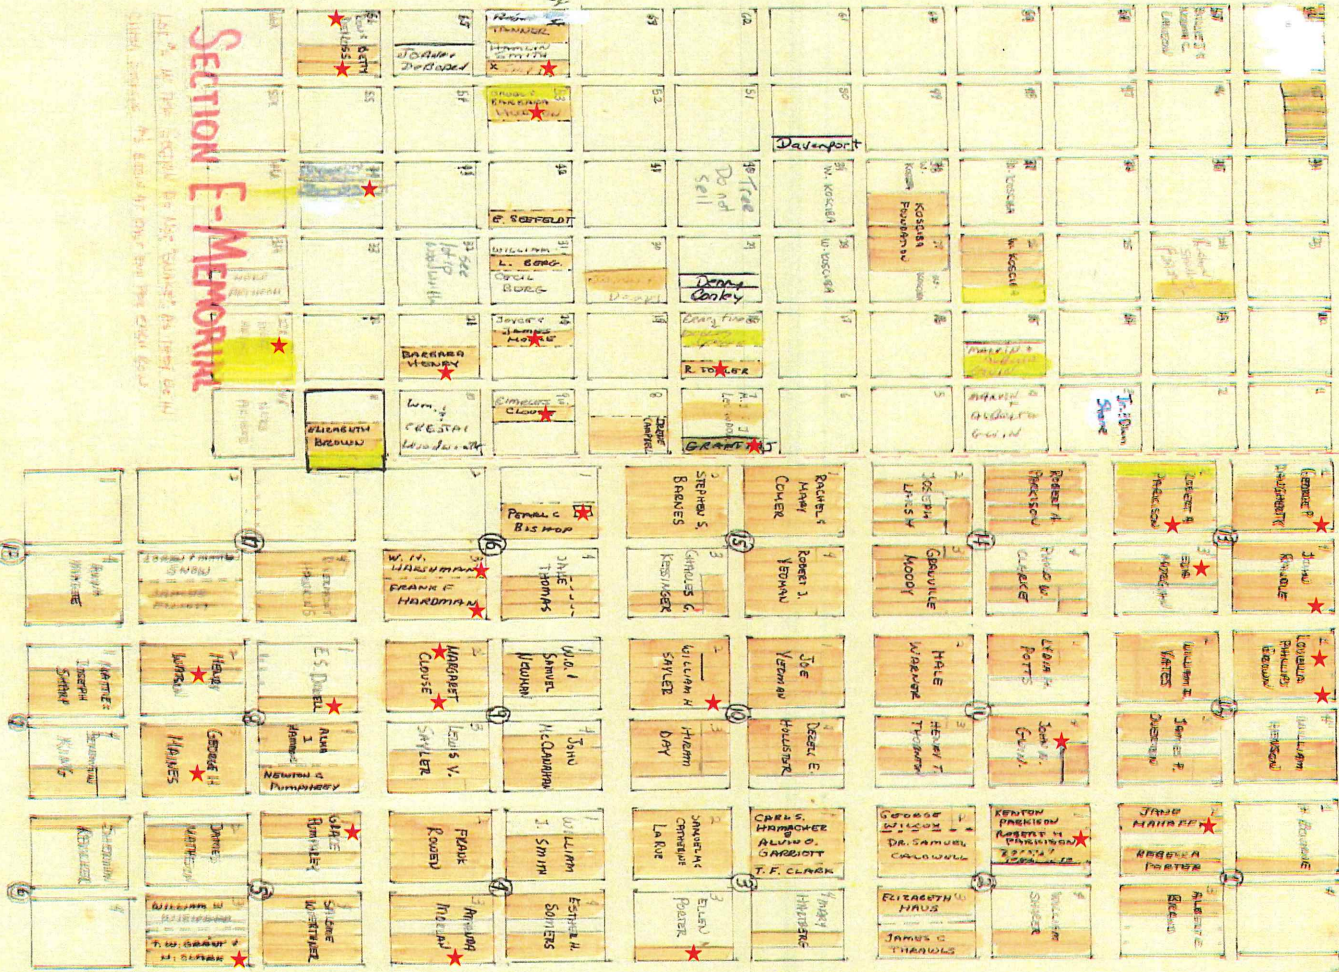

Thompson, David Jay	Civil War	Section D, Block 55, Lot 1, Space 1
Thompson, Firman	WWII	Section D, Block 44, Lot 1, Space 3
Thompson, Thomas	Civil War	Section D, Block 55, Lot 1, Space 3
Tuteur, C Arthur	WWI	Section D, Block 9, Lot 3, Space 5
Tuteur, Herman Benjamin	WWI	Section D, Block 9, Lot 3, Space 1
Wallace, Alexander E	Spanish Amer	Section D, Block 18, Lot 3, Space 5
Warne, Theodore F	Civil War	Section D, Block 9, Lot 4, Space 3
Washburn, Israel B	Civil War	Section D, Block 51, Lot 1, Space 5
Wasson, John M	Civil War	Section D, Block 53, Lot 1, Space 3
Weathers, James C	Civil War	Section D, Block 29, Lot 4, Space 2
Wilcox, George M	Civil War	Section D, Block 2, Lot 4, Space 1
Willey, Joseph H	Civil War	Section D, Block 45, Lot 1, Space 2
Wood, Harvey W	Civil War	Section D, Block 53, Lot 3, Space 1
Wood, John H	Civil War	Section D, Block 53, Lot 2, Space 4
Yeoman, David H	Civil War	Section D, Block 13, Lot 2, Space 1

Sections E, E-Memorial, F

LINCOLN STREET

SECTION E-MEMORIAL

Map of the Section E-Memorial, Lincoln Street, St. Louis, Mo.

Orange Pole

SECTION F (part)

Section F is one of the oldest and most valuable in the city of St. Louis, Mo. It is bounded by Lincoln Street to the north and Section D to the south.