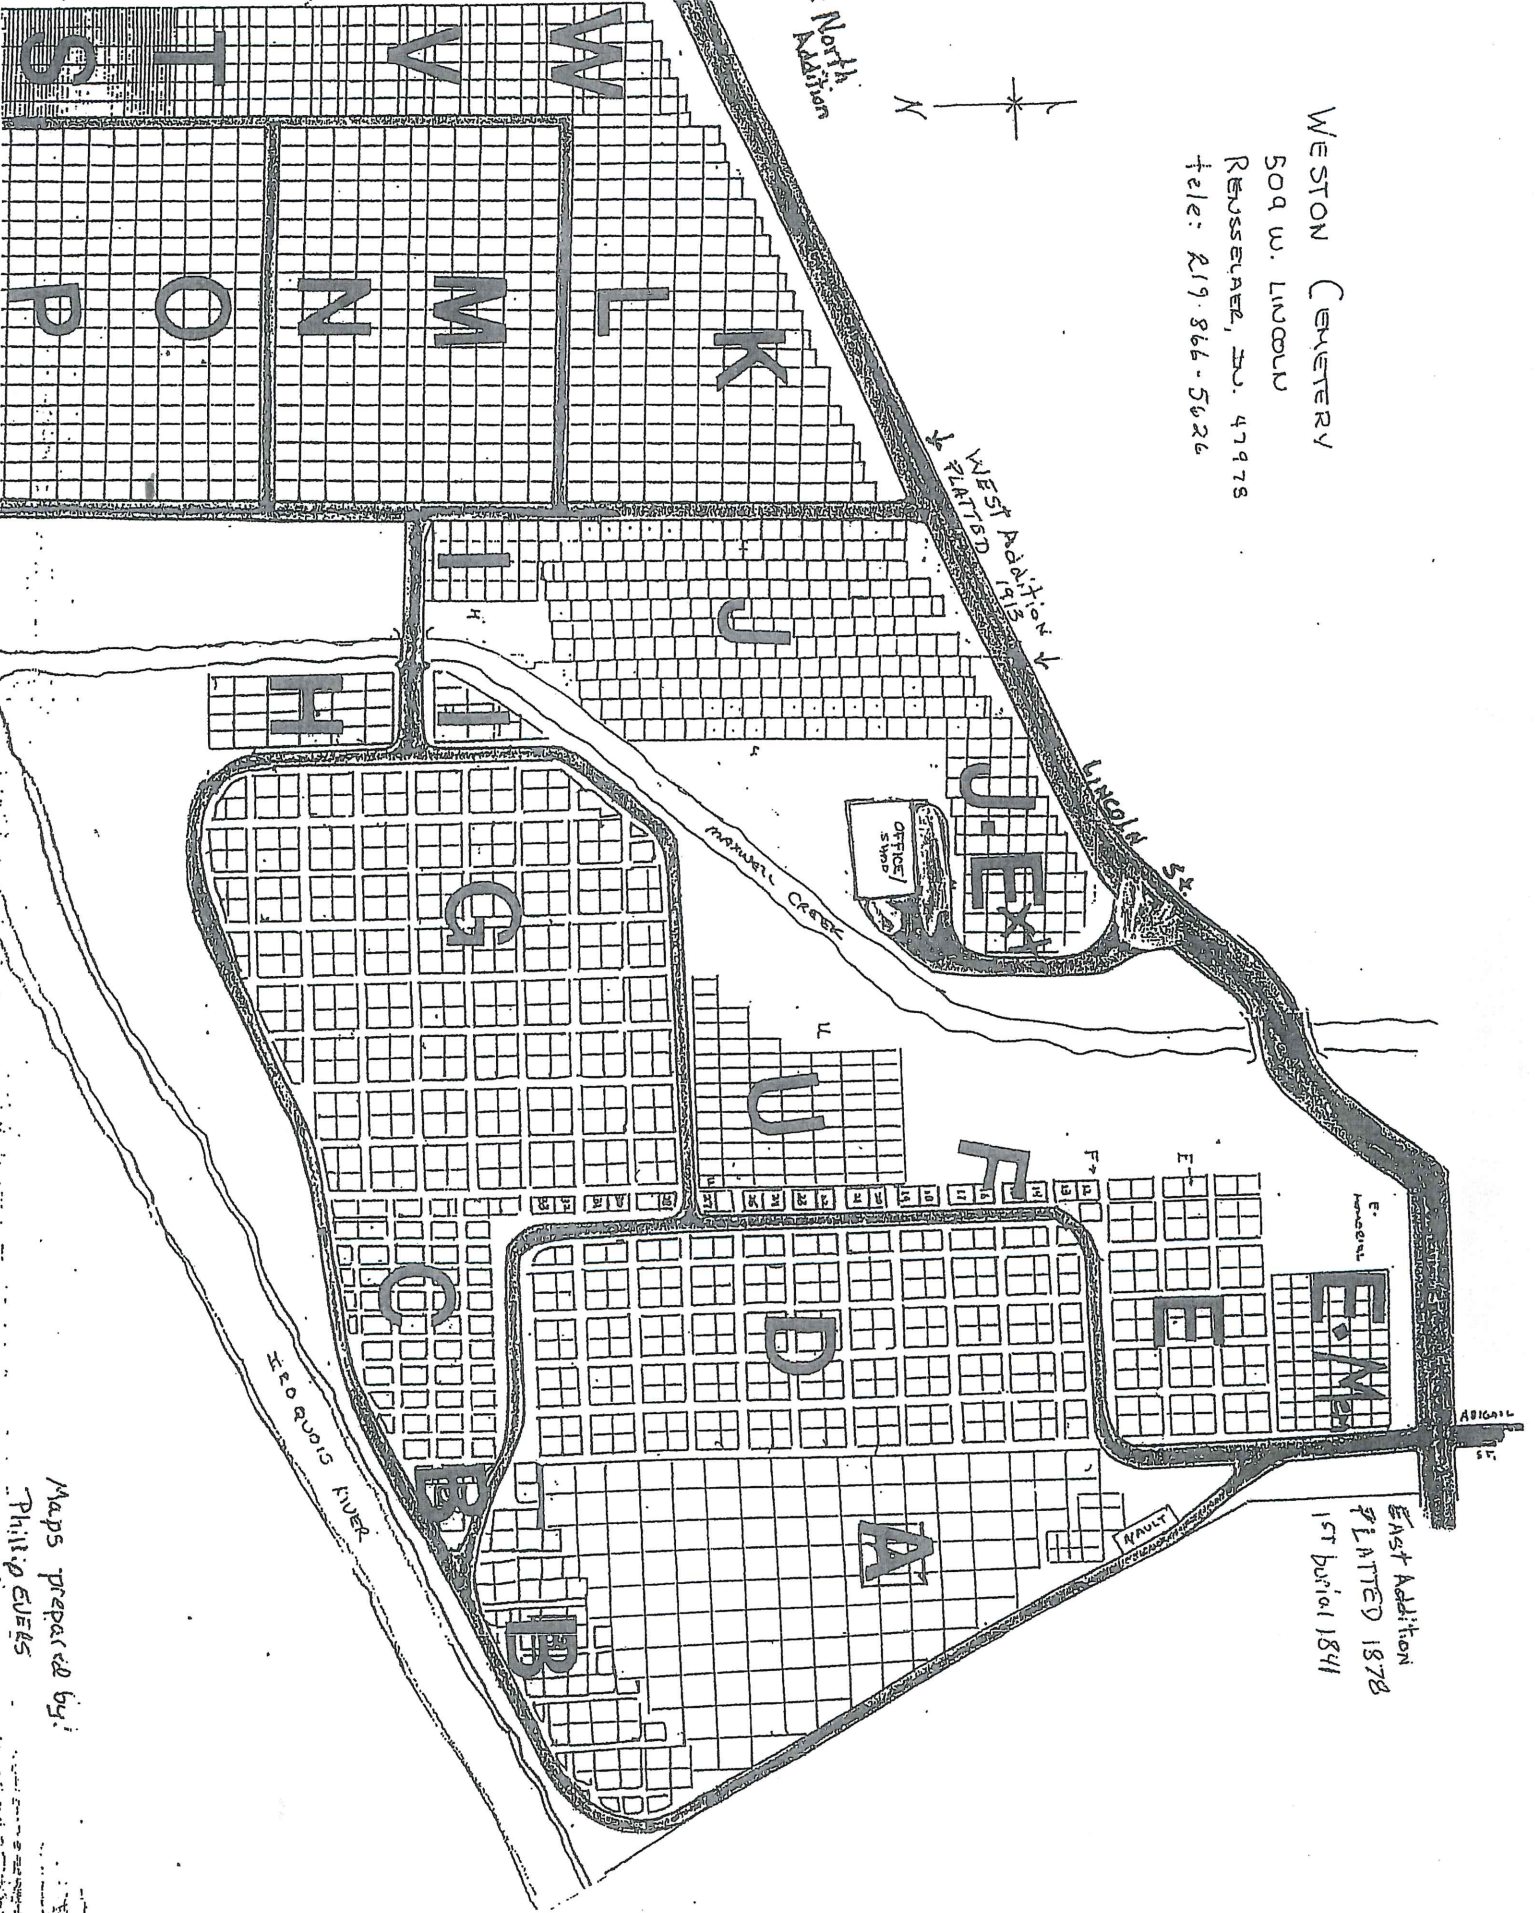

WESTON Cemetery

509 W. LINCOLN

REUSSER, INC. 47978

tele: 819.866-5626

To: North Addition

Maps prepared by:
Phillip EVELS

East Addition
PLATTED 1878
1st burial 1841