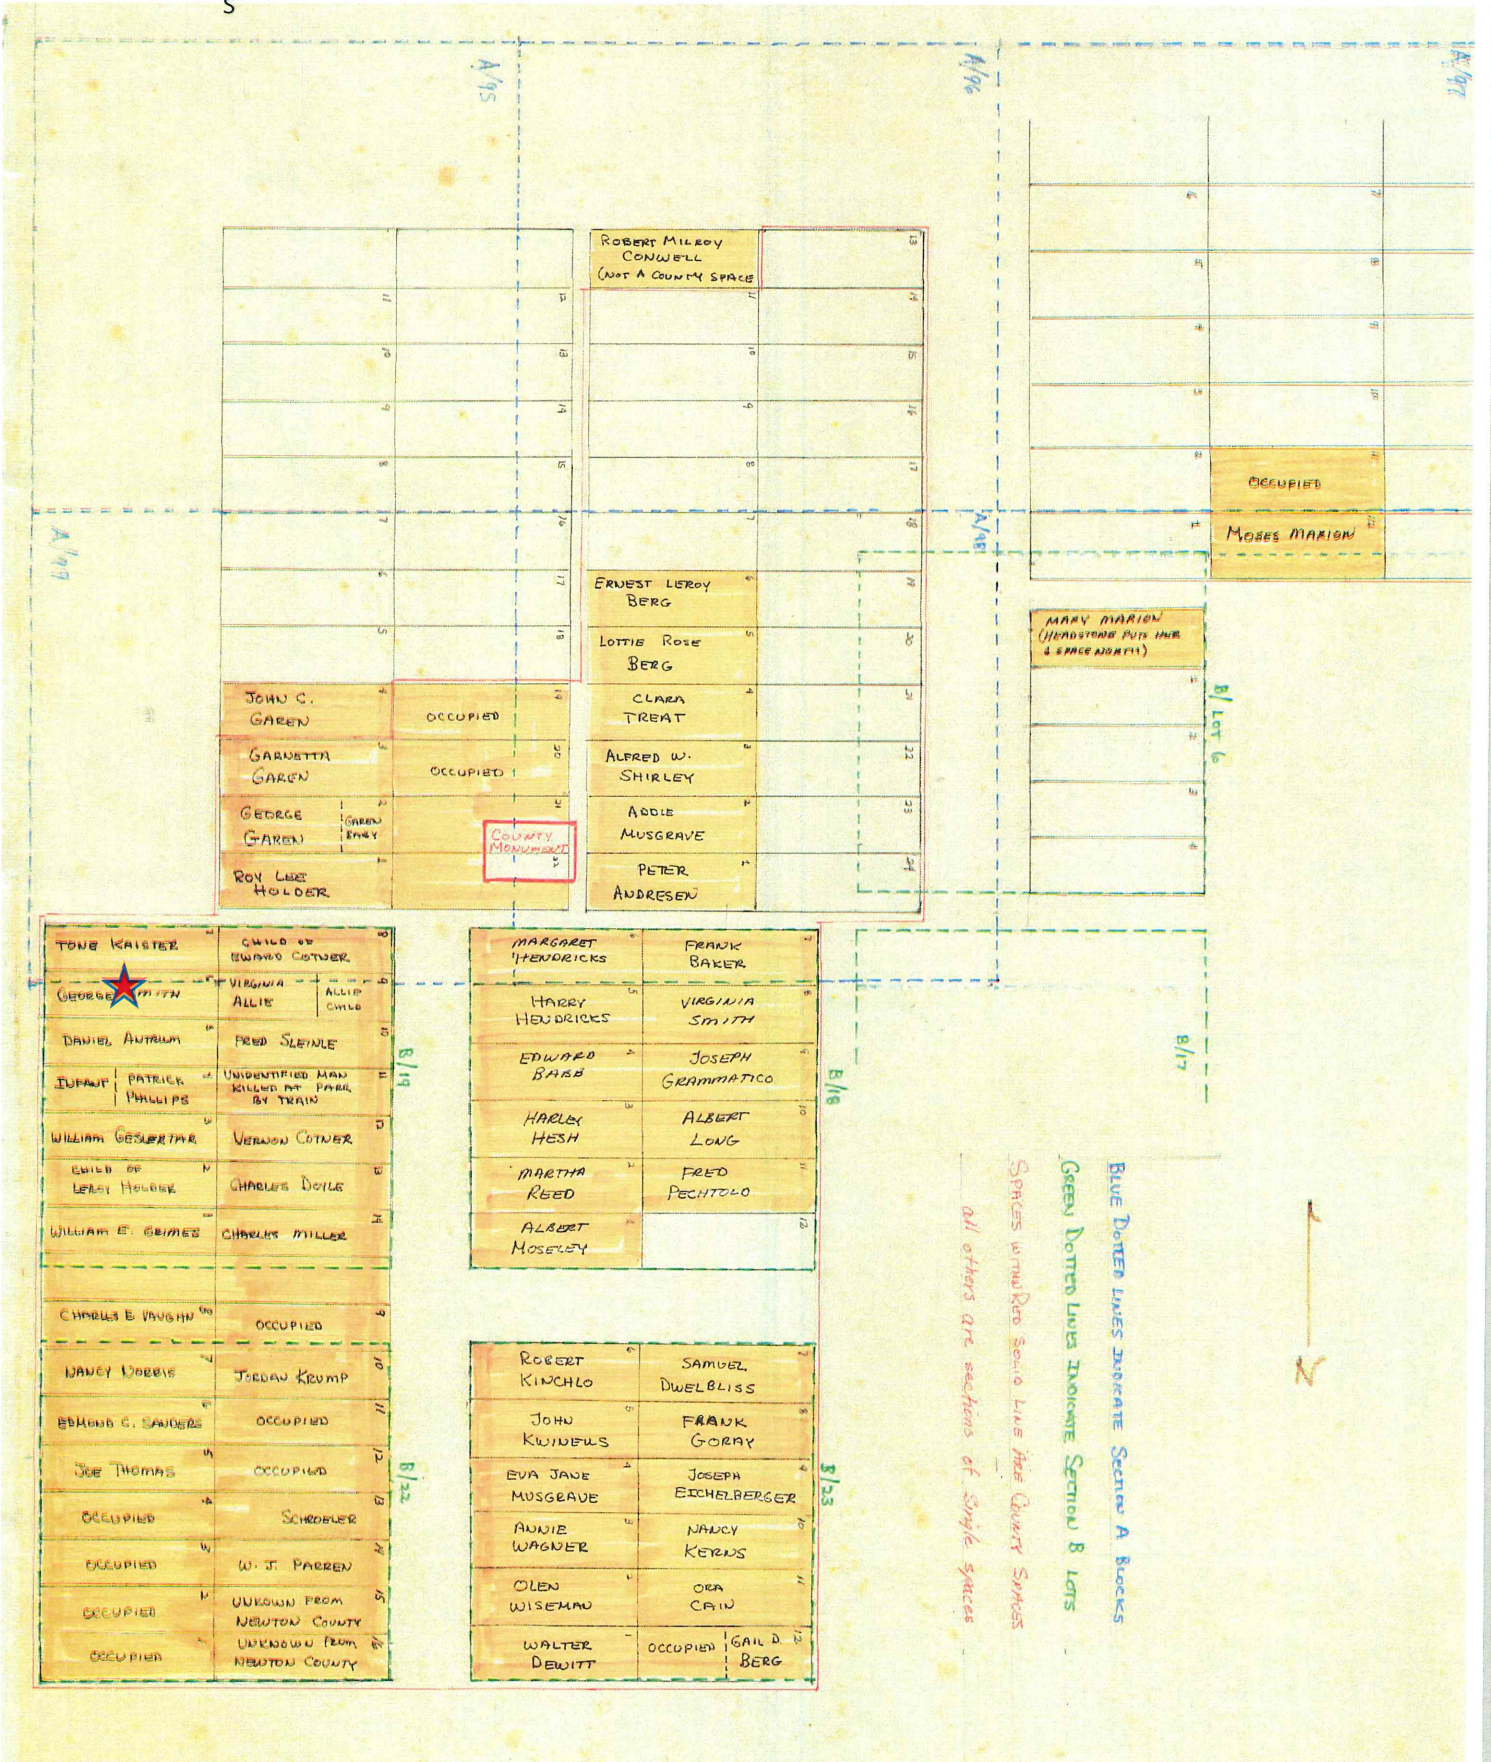

Welcome to

Weston Cemetery

Veteran Data Maps

This file contains the maps for the **EAST SIDE of Maxwell Creek**,
Sections A, B, C, D, E, E-Mem, F, G, H, I and U

- This file has the veteran maps for the south side of Weston Cemetery referred to, as the old section.
- The maps are listed by section alphabetically
- Each map will show the lot and the name of the owner
- In each lot and space, a  has been placed to show the burial site of a veteran.
- Following each map of a section is a list of our veteran's names and the lot and space they reside in.

① Locate burial place of [Name] [Name] [Name] [Name]
 [Name] [Name] [Name] [Name]
 [Name] [Name] [Name] [Name]

VAULT ADDITION (Lot not shown to actual scale)
 Lots 1-4 (wider size) were 4 space lots
 Lots 5-9 (wider size) were 3 space lots
 (1 space added to lot 4 (preparing) to [Name])
 (2 spaces added to lot 9 (for [Name] to [Name])

GREEN DOTTED LINE
 INDICATES NORTH EDGES
 OF SECTION B

Section B

Dump Five Acres Section A Plots 1-100 Section B 1-100

A/95

See Map B/A 2 for Details (Single Spaces)

A/96

See Map B/A 2 for Details (Single Spaces)

68 JOHN SMITH

69 JOHN W. SMITH

70 JOHN SMITH

71 JOHN W. SMITH

72 JOHN SMITH

County and Single Spaces

Section A&B Map B/A 2

Blue Dotted Lines Indicate Section A Blocks
 Green Dotted Lines Indicate Section B Lots
 Spikes within Red Square Lots are Quarry Spikes
 all others are sections of Single Spaces