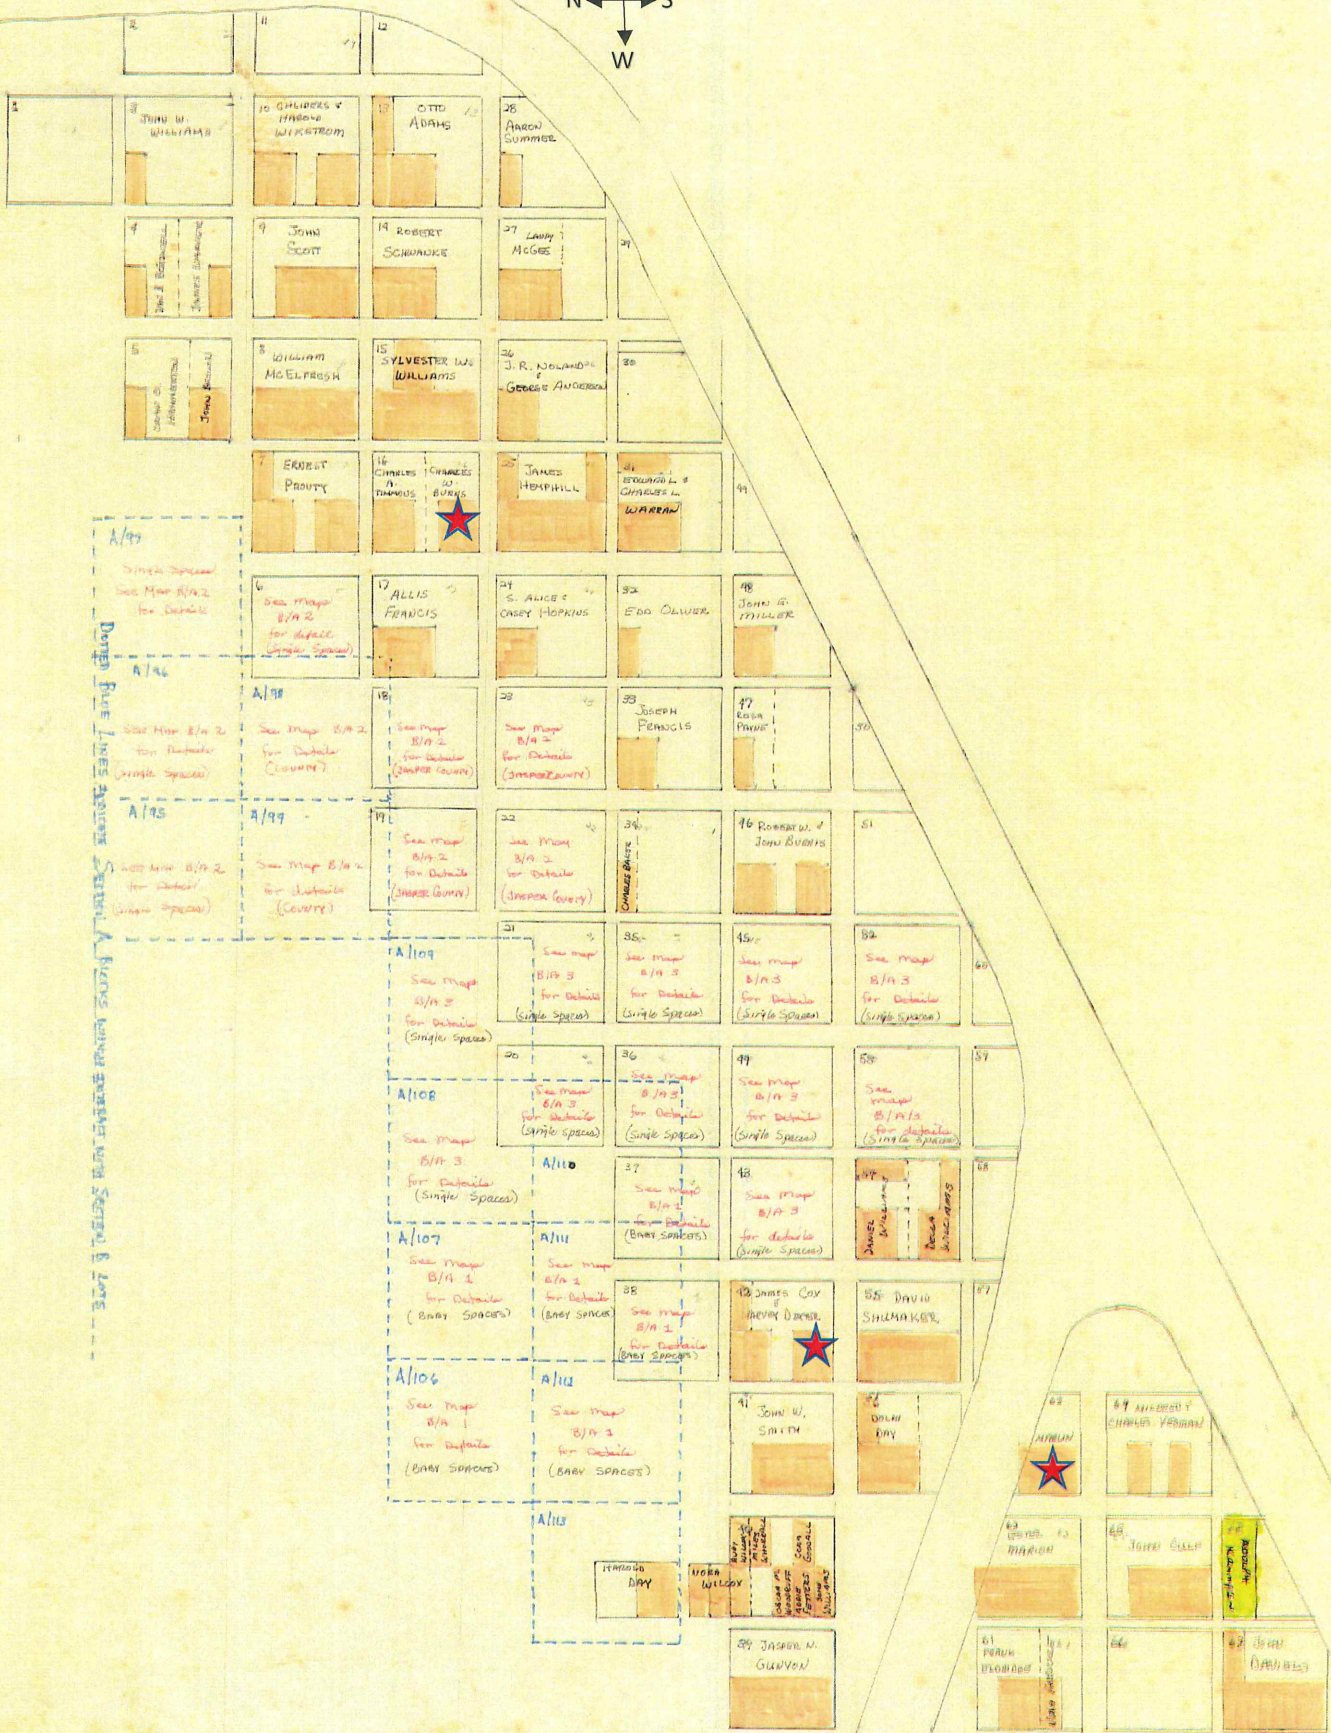

Welcome to

Weston Cemetery

Veteran Data Maps

This file contains the maps for the **EAST SIDE of Maxwell Creek**,
Sections A, B, C, D, E, E-Mem, F, G, H, I and U

- This file has the veteran maps for the south side of Weston Cemetery referred to, as the old section.
- The maps are listed by section alphabetically
- Each map will show the lot and the name of the owner
- In each lot and space, a  has been placed to show the burial site of a veteran.
- Following each map of a section is a list of our veteran's names and the lot and space they reside in.

WESTON Cemetery

509 W. LINCOLN

REUSSER, INC. 47978

tele: 819.866-5626

To: North Addition

Maps prepared by:
Phillip EVELS

East Addition
PLATTED 1878
1st burial 1841

Section A

① Locate burial place of [Name] [Name] [Name] [Name]
 [Name] [Name] [Name] [Name]
 [Name] [Name] [Name] [Name]

VAULT ADDITION (Lot not shown to actual scale)
 Lots 1-4 (wider size) were 4 space lots
 Lots 5-9 (wider size) were 3 space lots
 (1 space added to lot 4 (preparing) to [Name])
 (2 spaces added to lot 9 (for [Name] to [Name])

GREEN DOTTED LINE
 INDICATES NORTH EDGES
 OF SECTION B

Section B

Dump Five Acres Section A Plots 1-100 Section B 1-100

A/95

See Map B/A 2 for Details (Single Spaces)

A/96

See Map B/A 2 for Details (Single Spaces)